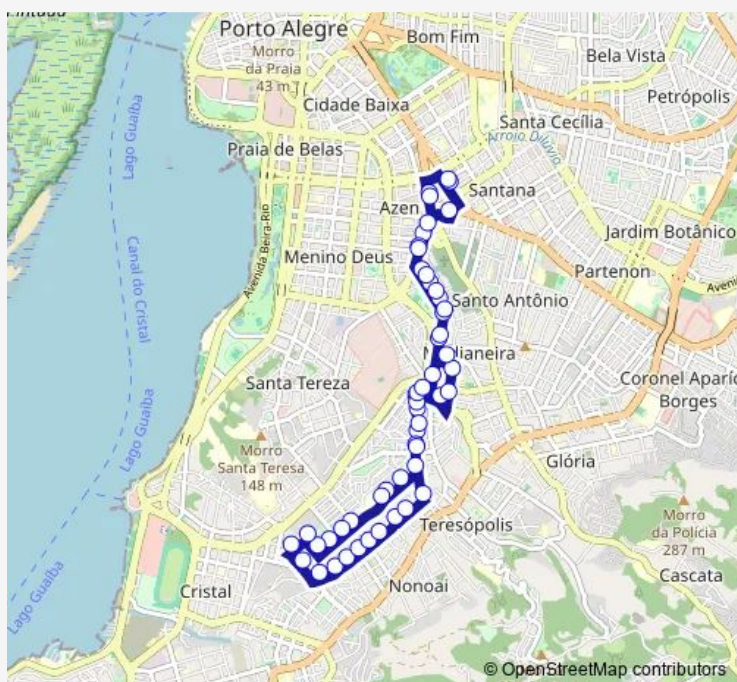

### Route schedule

Joao Pessoa DF 2125 Colégio Inácio Montanha — Bento Gonçalves 215 DF Terminal Azenha

Monday	06:00-18:40
Tuesday	06:00-18:40
Wednesday	06:00-18:40
Thursday	06:00-18:40
Friday	06:00-18:40
Saturday	—
Sunday	—

### Route info

Direction: Joao Pessoa DF 2125 Colégio Inácio Montanha

Stops: 52

Trip Duration: 0 hour 38 min

Orfanotrofio 1077

Orfanotrofio 1237

Padre Nobrega DF 605/AL 664

Padre Nobrega 430