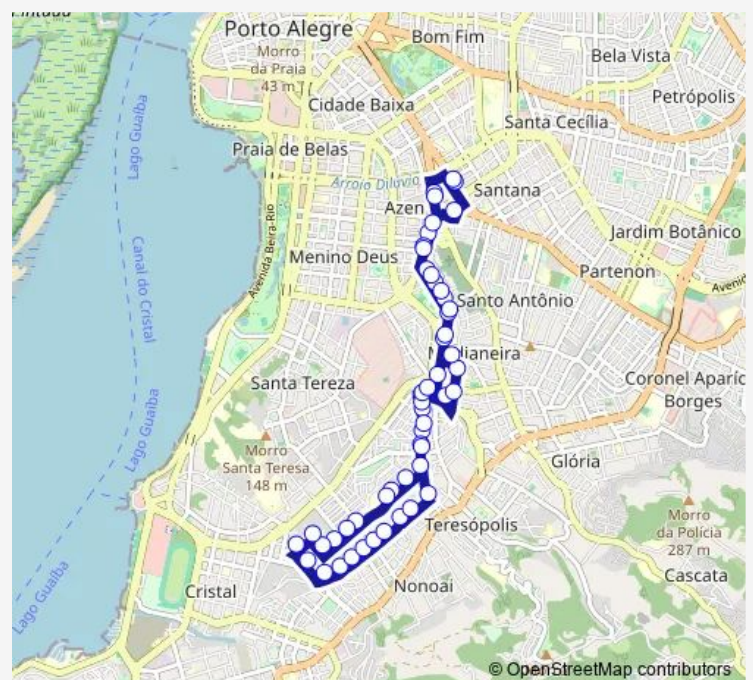

Orfanotrofio 425

Orfanotrofio NN 555 Uniritter

Orfanotrofio DF 986

Route schedule

Joao Pessoa DF 2125 Colégio Inácio Montanha — Bento Gonçalves 215 DF Terminal Azenha

Monday 06:00-18:40

Tuesday 06:00-18:40

Wednesday 06:00-18:40

Thursday 06:00-18:40

Friday 06:00-18:40

Saturday —

Sunday —

Route info

Direction: Joao Pessoa DF 2125 Colégio Inácio Montanha

Stops: 52

Trip Duration: 0 hour 38 min