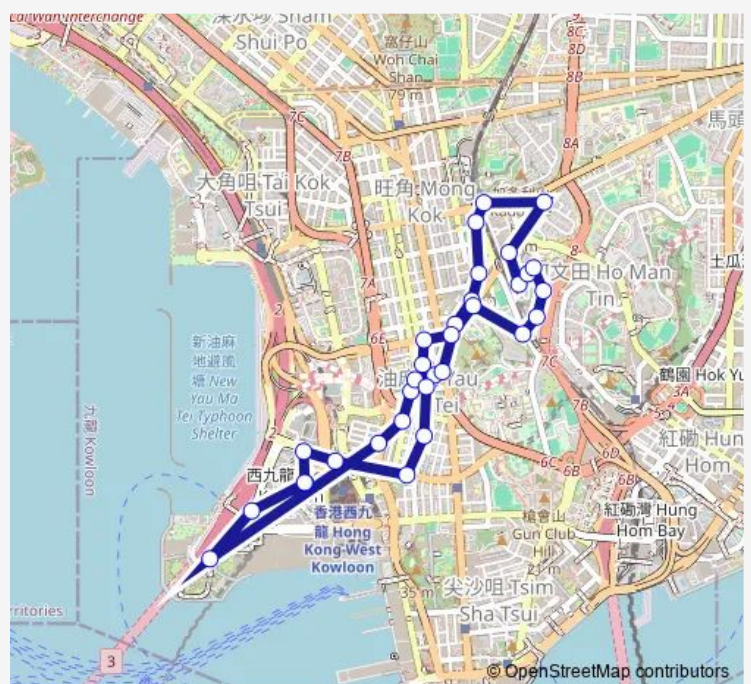

**Route schedule**

Kowloon Station GMB Terminus|Kowloon Station —  
KOWLOON STATION

Monday	07:00-20:00
Tuesday	07:00-20:00
Wednesday	07:00-20:00
Thursday	07:00-20:00
Friday	07:00-20:00
Saturday	07:00-21:00
Sunday	07:00-21:00

**Route info**

Direction: Kowloon Station GMB Terminus|Kowloon Sta-  
tion

Stops: 32

Trip Duration: 0 hour 29 min

■ 74S — Kowloon Station - HO MAN TIN Hill Road (Circular) (Supplementary Service Rout)

Waterloo Road, Near MAN KEE Mansion |Waterloo Road,  
Outside MAN KEE Mansion

WATERLOO ROAD, NEAR HO MAN TIN STREET|HO  
MAN TIN STREET, NEAR TSAN TUNG MANSION

HO MAN TIN STREET, NEAR MANCHESTER COURT

HO MAN TIN HILL ROAD, NEAR THE CRESCENT

HO MAN TIN HILL ROAD, NEAR MOUNTAIN COURT