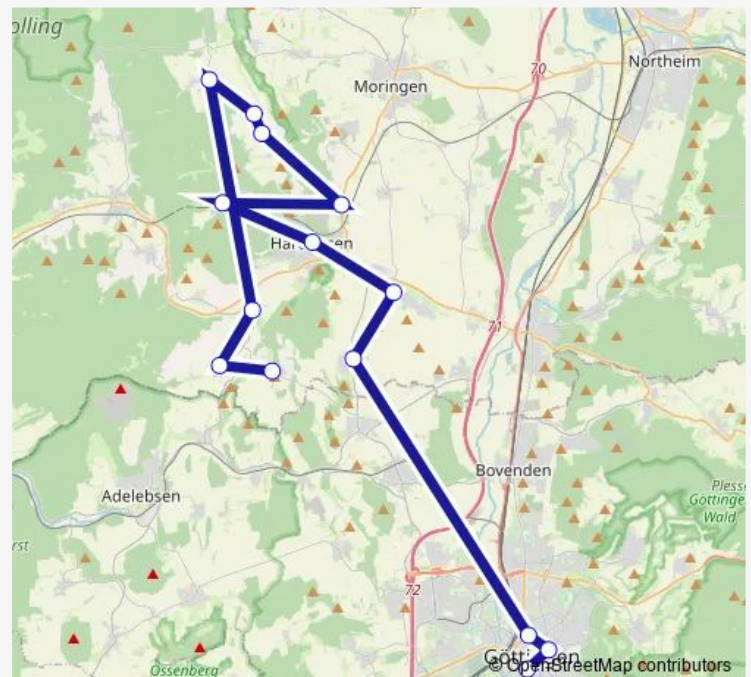

### Direction

Göttingen Bunsenstrasse, Mast 1 S — Asche, Ortsmitte

14 stops

[Open route schedule](#)

Göttingen Bunsenstrasse, Mast 1 S

Albaniplatz

Göttingen Auditorium, Mast 1 N

Gladebeck Am Thie, Mast 1 O

Espol Brinkstraße, Mast 2 O

Ellierode, Sollingstraße

Hettensen, Ellieröder Straße

Asche, Ortsmitte

### Route schedule

Göttingen Bunsenstrasse, Mast 1 S — Asche, Ortsmitte

Monday 20:30-23:30

Tuesday 20:30-23:30

Wednesday 20:30-23:30

Thursday 20:30-23:30

Friday 20:30-23:30

Saturday 01:00-23:30

### Route info

Direction: Göttingen Bunsenstrasse, Mast 1 S

Stops: 14

Trip Duration: 0 hour 6 min

■ 9220

BusMaps

9220 Bus time schedules and route maps are available in an offline PDF at [busmaps.com](https://busmaps.com). Use the [busmaps.com](https://busmaps.com) website to see live bus times, train schedule or subway schedule, and step-by-step directions for all public transit in Goettingen