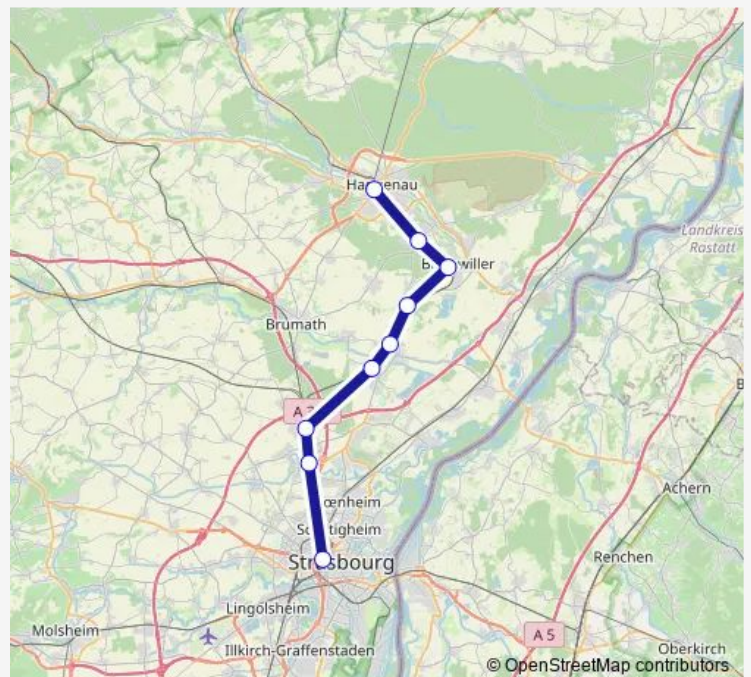

### Direction

undefined — undefined

0 stops

[Open route schedule](#)

### Route schedule

undefined — undefined

Monday 15:31-19:31

Tuesday 15:31-22:13

Wednesday 15:31-22:13

Thursday 15:31-22:13

Friday 15:31-19:31

Saturday —

### Route info

Direction:

Stops: 0

Trip Duration: — min

■ C35+

**Direction**

undefined — undefined

0 stops