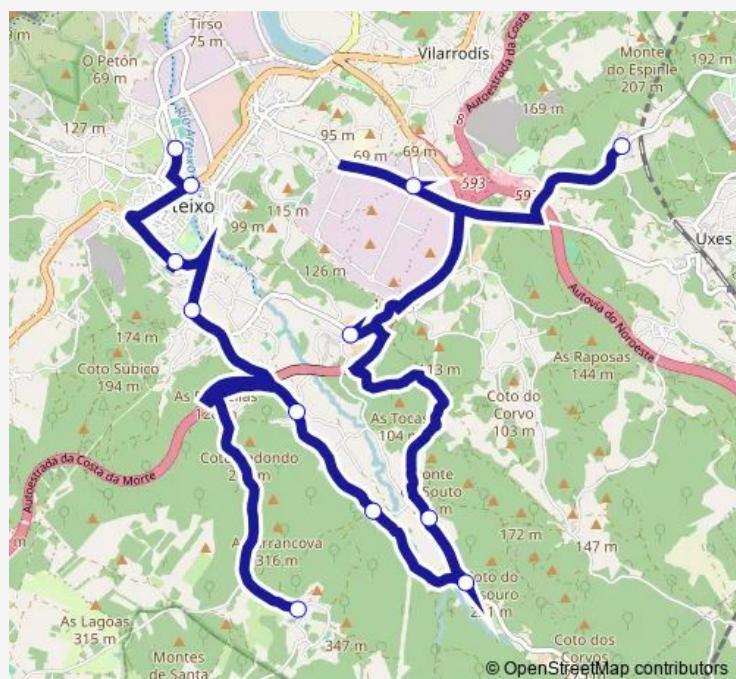

### Route schedule

Institutos — Santa Icíá

Monday 10:20-18:10

Tuesday 10:20-18:10

Wednesday 10:20-18:10

Thursday 10:20-18:10

Friday 10:20-18:10

Saturday —

### Route info

Direction: Institutos

Stops: 12

Trip Duration: 0 hour 25 min

■ Xg848099 — Arteixo: Institutos-Loureda-Fortesende-Morás-Santa Icíá

**Direction**

Santa Icíá — Institutos

12 stops

## Route schedule

Santa Icíá — Institutos

Monday 08:00-16:30

Tuesday 08:00-16:30

Wednesday 08:00-16:30

Thursday 08:00-16:30

Friday 08:00-16:30

Saturday —

## Route info

Direction: Santa Icíá

Stops: 12

Trip Duration: 0 hour 25 min

Xg848099 Bus time schedules and route maps are available in an offline PDF at [busmaps.com](https://busmaps.com). Use the [busmaps.com](https://busmaps.com) website to see live bus times, train schedule or subway schedule, and step-by-step directions for all public transit in Arteixo