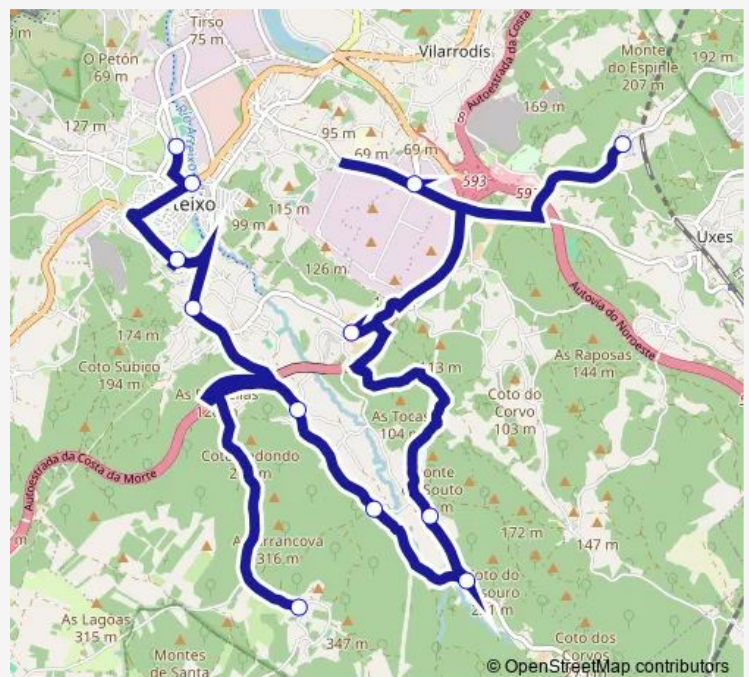

Friday 10:20-18:10

Saturday —

Sunday —

Route info

Direction: Institutos

Stops: 12

Trip Duration: 0 hour 35 min

Direction

Santa Icíá — Institutos

12 stops

[Open route schedule](#)

Santa Icíá

Poligono Morás

Loureda Igresario

Fortesende

Pedra DA Cruz

Loureda

Ervedíns

Santa Leocadia

Foxo

Centro Medico

Oficina Turismo

Institutos

Route schedule

Route info

Direction: Santa Icíá

Stops: 12

Trip Duration: 0 hour 25 min

XG848099 Bus time schedules and route maps are available in an offline PDF at busmaps.com. Use the busmaps.com website to see live bus times, train schedule or subway schedule, and step-by-step directions for all public transit in Arteixo