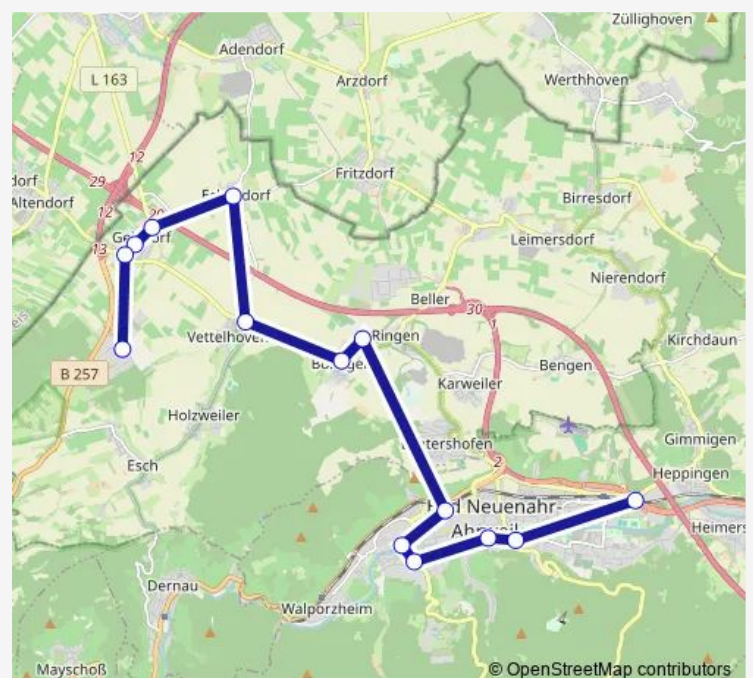

Bad Neuenahr-Ahrweiler Bad Neuenahr BBS/Stadion

### Route schedule

Grafschaft Esch Haus Schönberg — Bad Neuenahr-Ahrweiler Bad Neuenahr BBS/Stadion

Monday 06:51

Tuesday 06:51

Wednesday 06:51

Thursday 06:51

Friday 06:51

Saturday —

### Route info

Direction: Grafschaft Esch Haus Schönberg

Stops: 15

Trip Duration: 0 hour 57 min

## Route info

Direction: Bad Neuenahr-Ahrweiler Bad Neuenahr  
BBS/Stadion

Stops: 14

Trip Duration: 0 hour 56 min