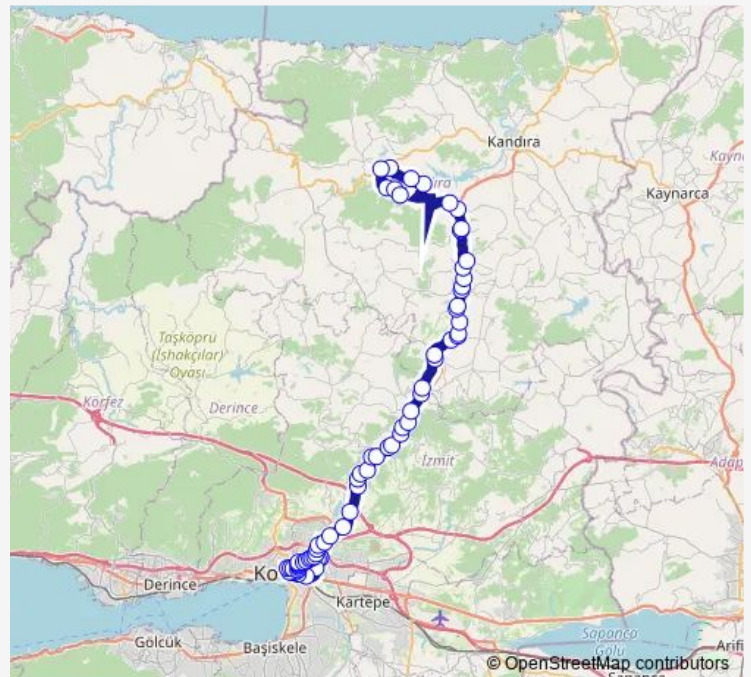

Merdiven 1

Route schedule

Doğu Terminali Depolama Alanı 1 — BALABAN 3

Monday 14:00-17:00

Tuesday 14:00-17:00

Wednesday 14:00-17:00

Thursday 14:00-17:00

Friday 14:00-17:00

Saturday 17:00

Sunday —

Route info

Direction: Doğu Terminali Depolama Alanı 1

Stops: 68

Trip Duration: 1 hour 17 min

■ 839 — Taşambar-İzmit

BusMaps