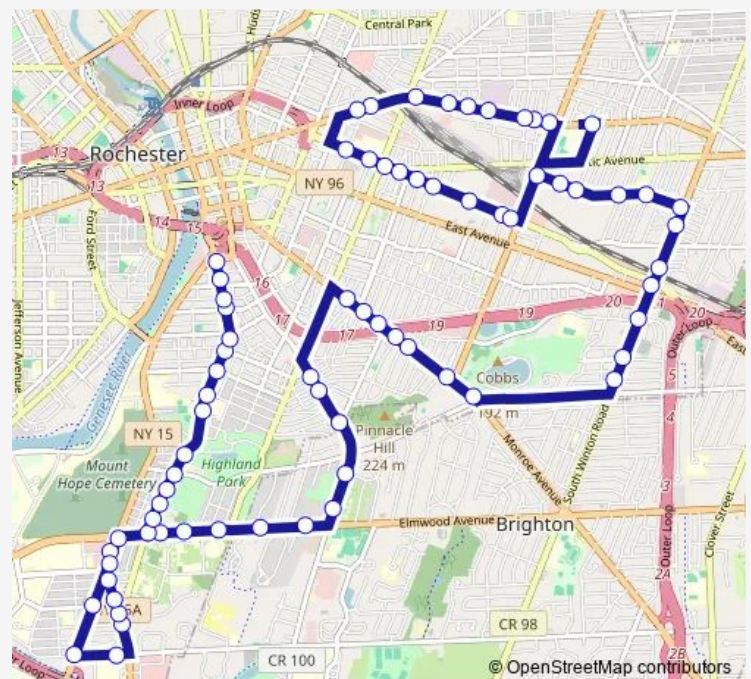

South & Rockingham

South & Bellevue

South & Reservoir

South & Pavilion

South & Highland

South & Stewart

South & Langslow

South & Elmwood

Thursday 06:39

Friday 06:39

Saturday —

Sunday —

Route info

Direction: South & Mt Hope

Stops: 74

Trip Duration: 0 hour 51 min

839 — City SE/E Main

Westfall & E Henrietta

E Henrietta & South

E Henrietta & Brighton Park

E Henrietta & Boothe

E Henrietta & Rosemount

Mt. Hope & 1372 Mt. Hope

Mt Hope & Elmwood

Thursday 15:40

Friday 12:10-15:40

Saturday —

Sunday —

Route info

Direction: Main & Ohio

Stops: 73

Trip Duration: 0 hour 50 min