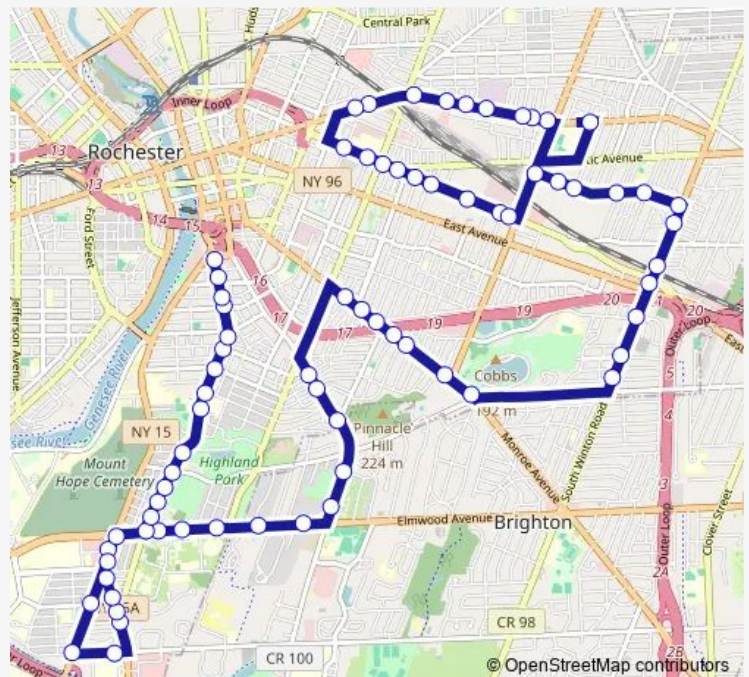

Bus 839 City SE/E Main

[Go to website](#)

Direction

South & Mt Hope — East High Main Loop

74 stops

[Open route schedule](#)

- South & Mt Hope
- South & Comfort
- South & Alexander
- South & Hamilton
- South & Averill
- South & Hickory
- South & Gregory
- South & Sanford
- South & Cypress
- South & Linden
- South & Rockingham
- South & Bellevue
- South & Reservoir
- South & Pavilion
- South & Highland
- South & Stewart
- South & Langslow
- South & Elmwood
- College Town
- Mt Hope & Lattimore
- Mt Hope & Westmoreland

Route schedule

South & Mt Hope — East High Main Loop

Monday	06:39
Tuesday	06:39
Wednesday	06:39
Thursday	06:39
Friday	06:39
Saturday	—
Sunday	—

Route info

Direction: South & Mt Hope

Stops: 74

Trip Duration: 0 hour 51 min

839 — City SE/E Main

Westfall & E Henrietta

E Henrietta & South

E Henrietta & Brighton Park

E Henrietta & Boothe

E Henrietta & Rosemount

Mt. Hope & 1372 Mt. Hope

Mt Hope & Elmwood

Thursday 15:40

Friday 12:10-15:40

Saturday —

Sunday —

Route info

Direction: Main & Ohio

Stops: 73

Trip Duration: 0 hour 50 min