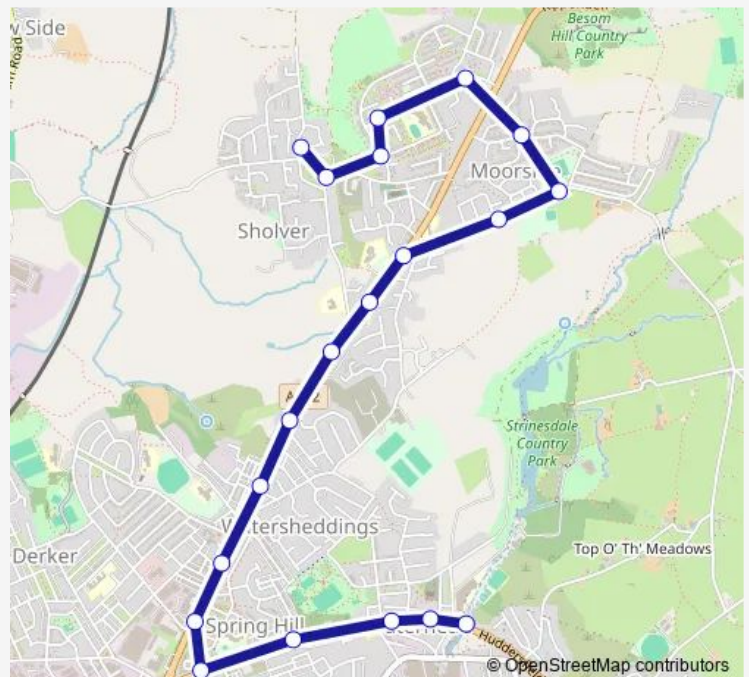

### Direction

Sholver Terminus — Waterhead Terminus

20 stops

[Open route schedule](#)

- Sholver Terminus
- Wilkes Street
- Stevenson Drive
- Longfellow Crescent
- Wells Road
- Clipsley Crescent
- Whitehall Lane
- Sunfield Avenue
- Turf Pit Lane
- Alexandra Terrace
- Highfield Terrace
- Radcliffe Road
- Counthill Rad
- Otago Street
- Vulcan Street
- Spring Street
- Sharples Hall Street
- Cobden Street
- Church Street East
- Waterhead Terminus

### Route schedule

Sholver Terminus — Waterhead Terminus

Monday	07:58
Tuesday	07:58
Wednesday	07:58
Thursday	07:58
Friday	07:58
Saturday	—
Sunday	—

### Route info

Direction: Sholver Terminus

Stops: 20

Trip Duration: 0 hour 17 min

839 — Waterhead Academy - Sholver

## Direction

Waterhead Academy — Sholver Terminus

23 stops

[Open route schedule](#)

Waterhead Academy

Church Street East

Heywood Street

Sharples Hall Street