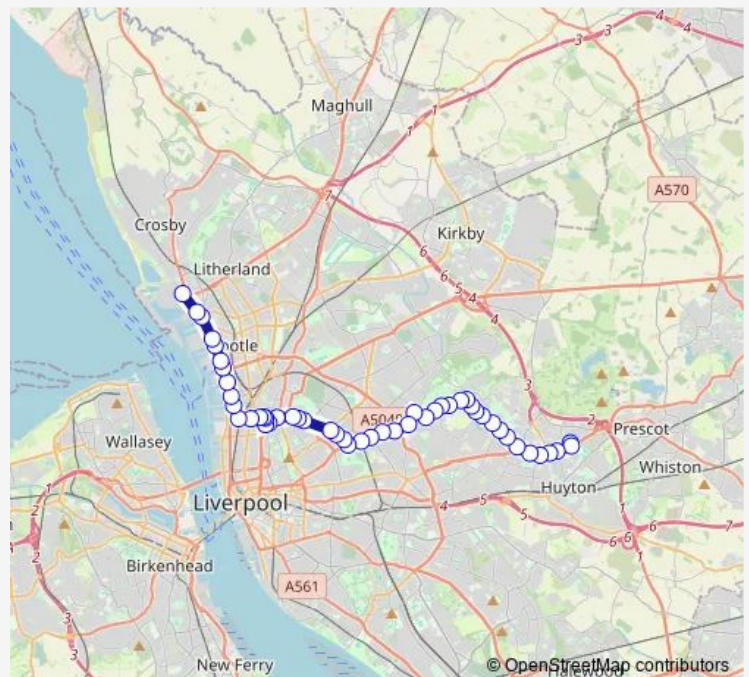

### Route schedule

Hazel Road — Port of Liverpool

Monday 07:04

Tuesday 07:04

Wednesday 07:04

Thursday 07:04

Friday 07:04

Saturday —

### Route info

Direction: Hazel Road

Stops: 50

Trip Duration: 0 hour 46 min

839 — Longview - Seaforth

Queens Drive

Bankfield Road

Green Lane

New Road

Rocky Lane

August Road

Richmond Park

Hanwell Street

Liverpool FC

Venice Street

Burleigh Road North

Juniper Street

Bankfield Street

Lodwick Street

Millers Bridge

Grimshaw Street

Strand Road

Vulcan Street

Peel Road