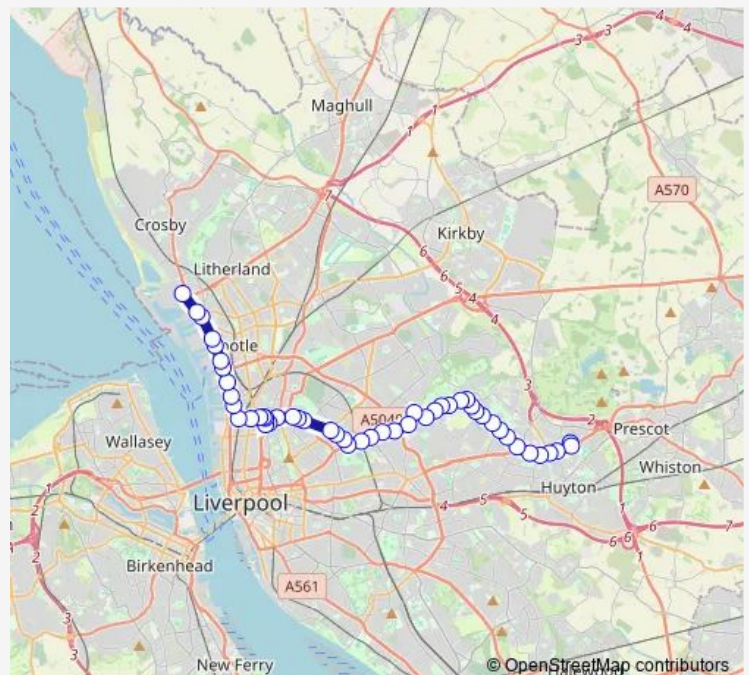

South Parkside Drive

Town Row

Trefula Park

Route schedule

Hazel Road — Port of Liverpool

Monday 07:04

Tuesday 07:04

Wednesday 07:04

Thursday 07:04

Friday 07:04

Saturday —

Sunday —

Route info

Direction: Hazel Road

Stops: 50

Trip Duration: 0 hour 46 min

Hanwell Street

Liverpool FC

Venice Street

Burleigh Road North

St Domingo Road

Whittle Street

Sterling Way

Leison Street

Grimshaw Street

Strand Road

Vulcan Street

Peel Road

Seaforth Road

Port of Liverpool

839 Bus time schedules and route maps are available in an offline PDF at busmaps.com. Use the busmaps.com website to see live bus times, train schedule or subway schedule, and step-by-step directions for all public transit in Liverpool