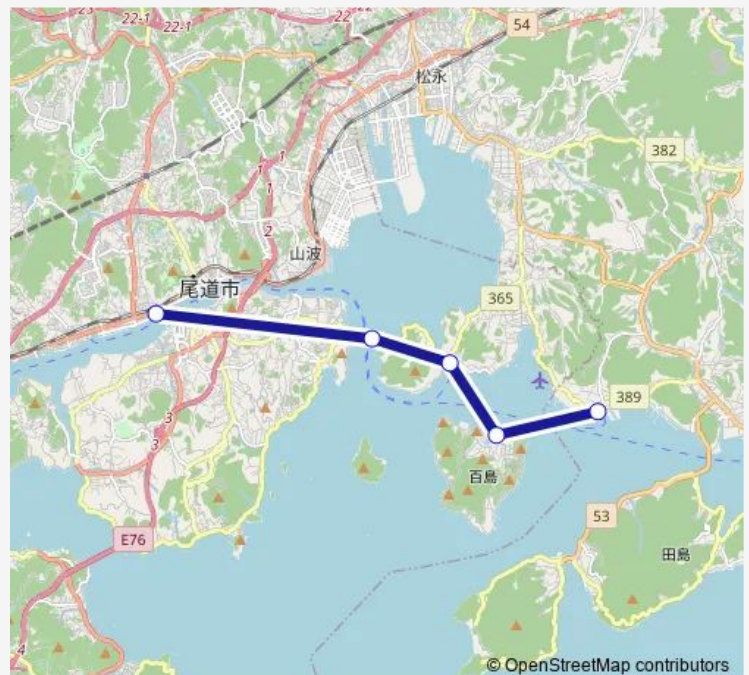

### Direction

尾道港 — 常石港

3 stops

[Open route schedule](#)

尾道港

福田港 ( 百島 )

常石港

### Route schedule

尾道港 — 常石港

Monday	06:52-09:20
Tuesday	06:52-09:20
Wednesday	06:52-09:20
Thursday	06:52-09:20
Friday	06:52-09:20
Saturday	06:52-09:20
Sunday	06:52-09:20

### Route info

Direction: 尾道港

Stops: 3

Trip Duration: 0 hour 34 min

■ 常石港 ~ 百島港(福田) ~ 尾道港

## Route info

Direction: 尾道港

Stops: 6

Trip Duration: 1 hour 8 min