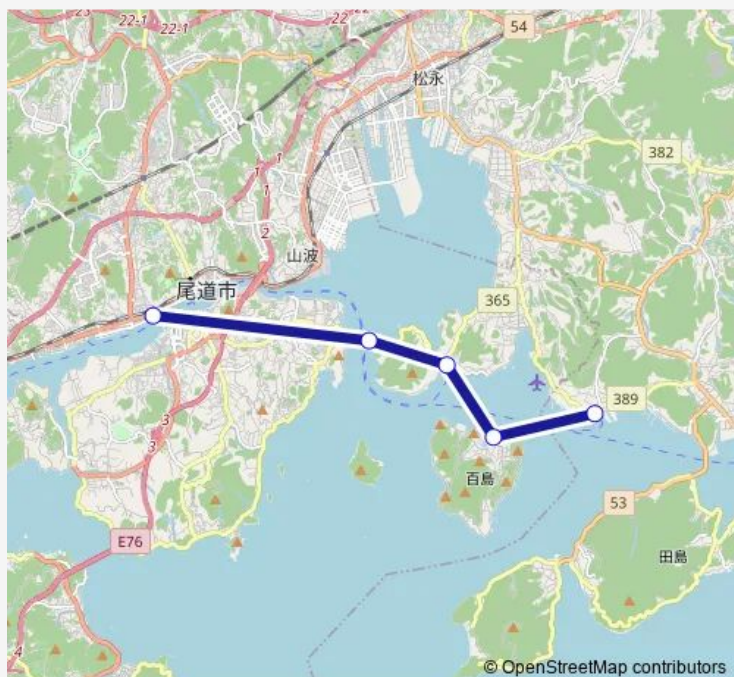

常石港

Route schedule

尾道港 — 常石港

Monday 06:52-09:20

Tuesday 06:52-09:20

Wednesday 06:52-09:20

Thursday 06:52-09:20

Friday 06:52-09:20

Saturday 06:52-09:20

Sunday 06:52-09:20

Route info

Direction: 尾道港

Stops: 3

Trip Duration: 0 hour 34 min

■ 常石港 ~ 百島港(福田) ~ 尾道港

Direction

尾道港 — 常石港

6 stops

[Open route schedule](#)

尾道港

戸崎港

歌港

満越港

福田港 (百島)

常石港

Route schedule

尾道港 — 常石港

Monday	11:11-18:16
Tuesday	11:11-18:16
Wednesday	11:11-18:16
Thursday	11:11-18:16
Friday	11:11-18:16
Saturday	11:11-18:16
Sunday	11:11-18:16

Route info

Direction: 尾道港

Stops: 6

Trip Duration: 1 hour 8 min