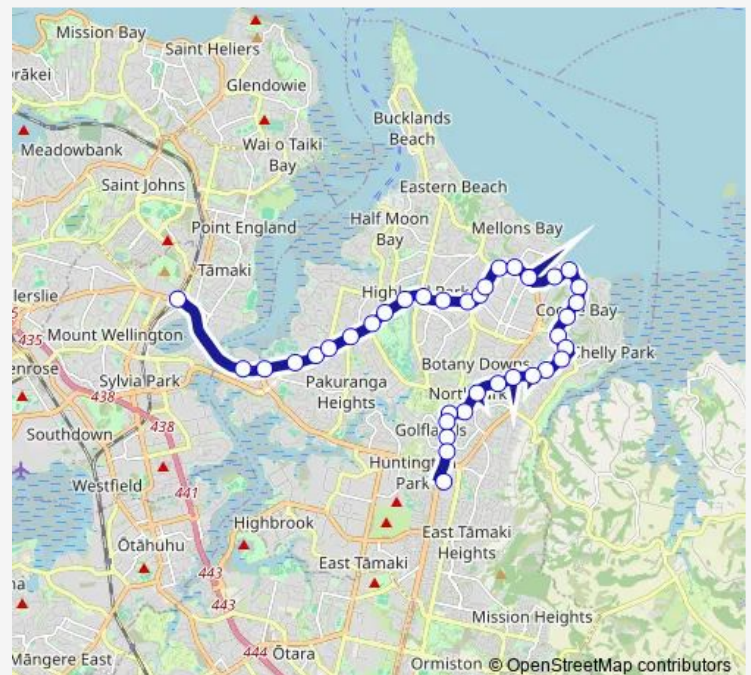

Currell Way

Sandspit Road/Howick College

Cockle Bay School

Bemrose Place

Churchill Road

Island View Terrace

Howick Beach

Nixon Centennial Park

Thursday 05:17-22:32

Friday 05:17-22:32

Saturday 06:01-22:30

Sunday 06:01-22:30

Route info

Direction: Stop B Botany Town Centre

Stops: 35

Trip Duration: 0 hour 33 min

72M

BusMaps

Howick Medical Centre

Vincent Street

Pakuranga Road/Howick Intermediate

Angelo Avenue

Highland Park Pakuranga Road

Pakuranga College

Pakuranga Road/Howick Intermediate

Vincent Street

Howick Medical Centre

Bleakhouse Road

Stockade Hill

Howick Village

Nixon Centennial Park

Howick Beach