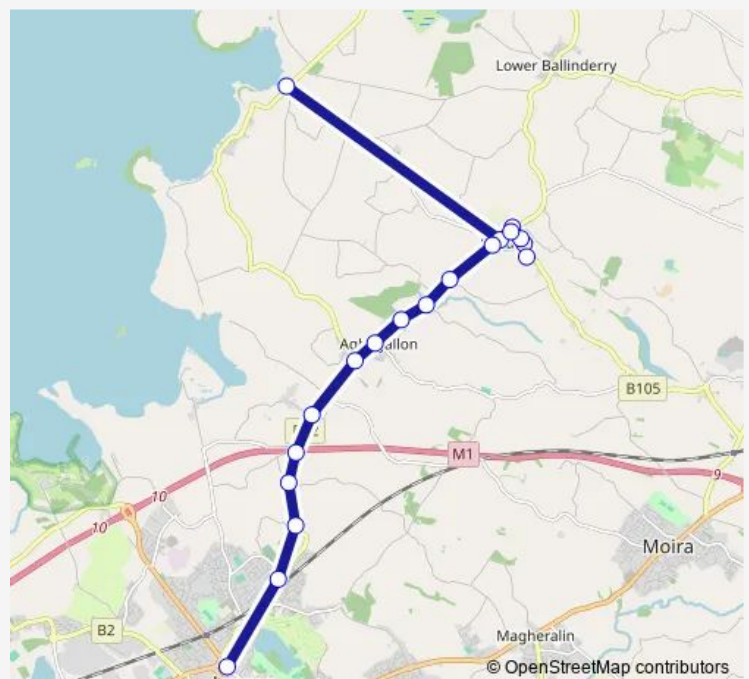

### Direction

Gawleys Gate — Market Street Stop C

19 stops

[Open route schedule](#)

Gawleys Gate

Ballycairn Road

The Beeches

Holybrook

Whitehall Corner

Leansmount Road

Killaghy Bridge

Mcareaveys Corner

Tarry Lane

Bells Row Court

Market Street Stop C

### Route schedule

Gawleys Gate — Market Street Stop C

Monday 07:15

Tuesday 07:15

Wednesday 07:15

Thursday 07:15

Friday 07:15

Saturday —

### Route info

Direction: Gawleys Gate

Stops: 19

Trip Duration: 0 hour 25 min

53b — Lodge Corner - Lurgan, Market Street

53b Bus time schedules and route maps are available in an offline PDF at [busmaps.com](https://busmaps.com). Use the [busmaps.com](https://busmaps.com) website to see live bus times, train schedule or subway schedule, and step-by-step directions for all public transit in Craigavon