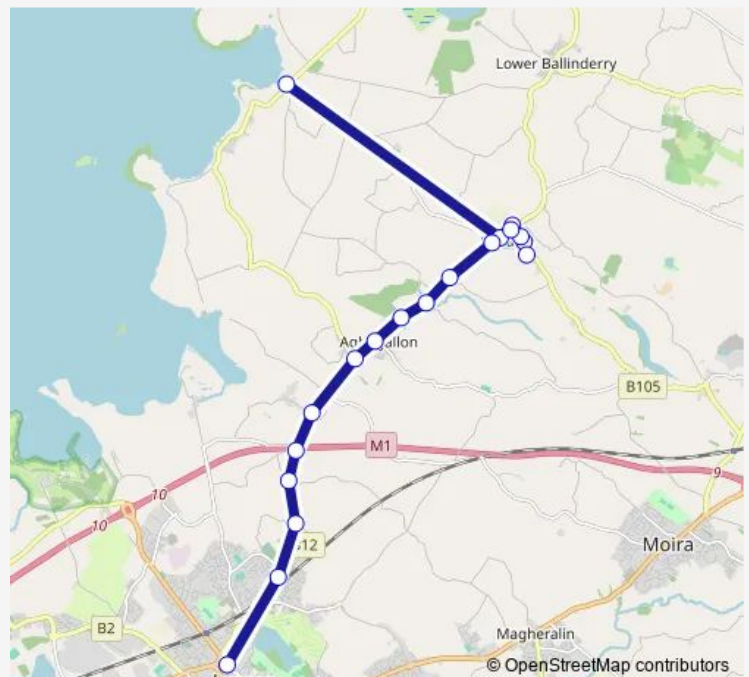

Bus 53b Lodge Corner - Lurgan, Market Street

[Go to website](#)

Direction

Gawleys Gate — Market Street Stop C

19 stops

[Open route schedule](#)

- Gawleys Gate
- Ballycairn Road
- The Beeches
- Holybrook
- Coronation Gardens
- Soldierstown
- The Beeches
- Village
- Rock Lane
- Ballykeel Road
- St Patrick's Church
- Whitehall Gate
- Whitehall Corner
- Leansmount Road
- Killaghy Bridge
- Mcareaveys Corner
- Tarry Lane
- Bells Row Court
- Market Street Stop C

Route schedule

Gawleys Gate — Market Street Stop C

Monday	07:15
Tuesday	07:15
Wednesday	07:15
Thursday	07:15
Friday	07:15
Saturday	—
Sunday	—

Route info

Direction: Gawleys Gate

Stops: 19

Trip Duration: 0 hour 25 min

53b — Lodge Corner - Lurgan, Market Street

53b Bus time schedules and route maps are available in an offline PDF at busmaps.com. Use the busmaps.com website to see live bus times, train schedule or subway schedule, and step-by-step directions for all public transit in Craigavon