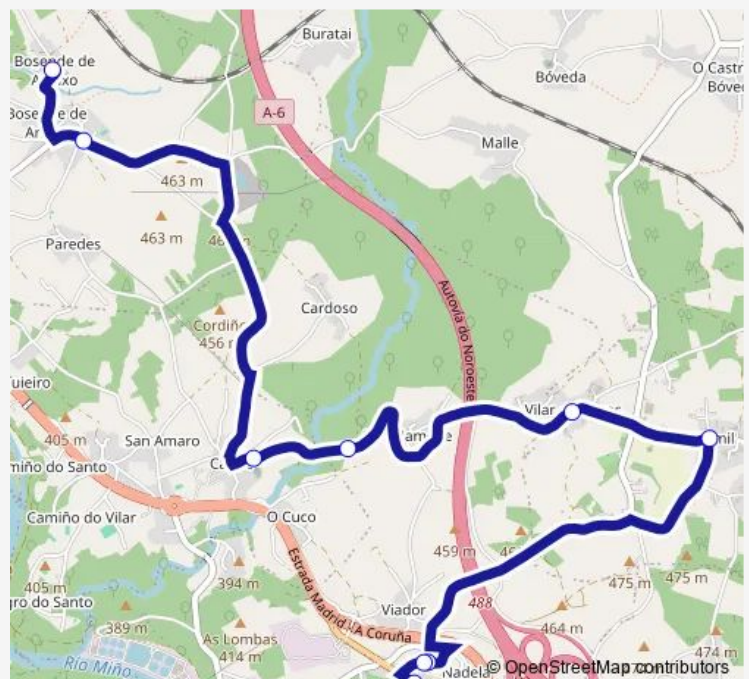

Bosende 56/36 (Frente A. — Nadela)

Monday 08:30

Tuesday 08:30

Wednesday 08:30

Thursday —

Friday 08:30

Saturday —

Sunday —

Route info

Direction: Bosende 56/36 (Frente A.

Stops: 9

Trip Duration: 0 hour 20 min

Direction

Nadela — Bosende 56/36 (Frente A.)

9 stops

[Open route schedule](#)