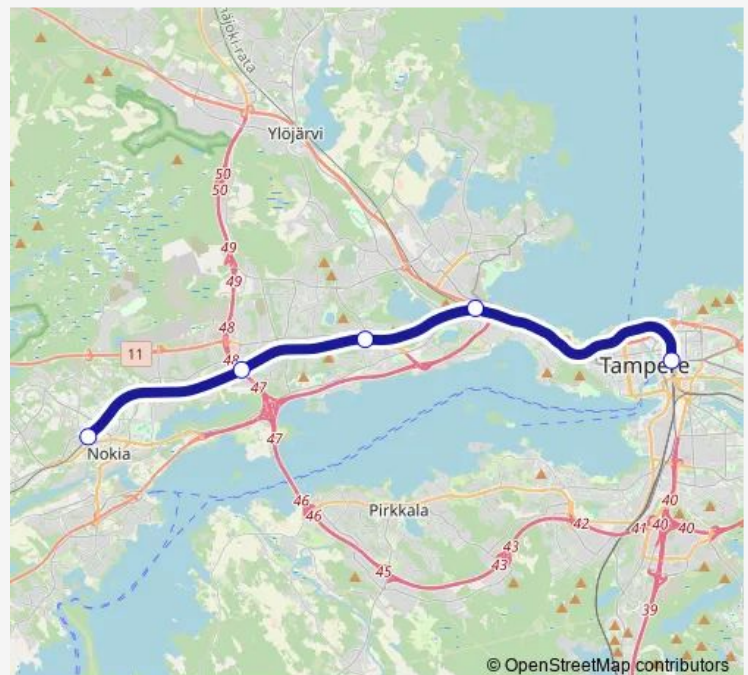

Suburban Railway M Nokia - Tampere

[Go to website](#)**Direction**

Nokia — Tampere

5 stops

[Open route schedule](#)

Nokia

Kalkku

Tesoma

Lielähti

Tampere

Route schedule

Nokia — Tampere

Monday	05:53-22:05
Tuesday	05:53-22:05
Wednesday	05:53-22:05
Thursday	05:53-22:05
Friday	05:53-22:05
Saturday	08:03-22:05
Sunday	08:03-22:05

Route info

Direction: Nokia

Stops: 5

Trip Duration: 0 hour 15 min

■ M — Nokia - Tampere

BusMaps

Direction

Nokia — Tampere

5 stops

[Open route schedule](#)

Stops: 5

Trip Duration: 0 hour 15 min

Direction

Tampere — Nokia

5 stops

[Open route schedule](#)

Tampere

Lielähti