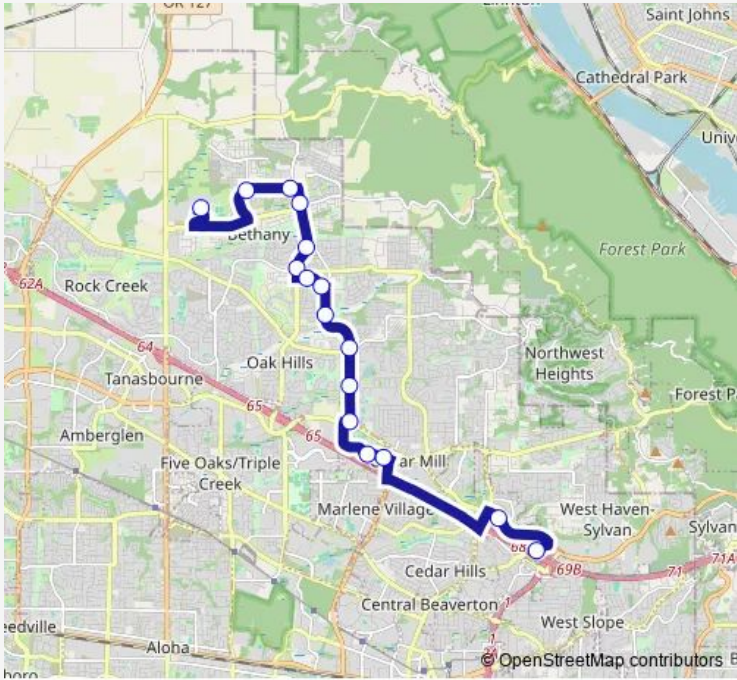

**Bus Bethany Link**

[Go to website](#)

**Direction**  
 Portland Community College Rock Creek Campus — Sun-  
 set Transit Center

16 stops

[Open route schedule](#)

- Portland Community College Rock Creek Campus
- NW Joss Ave & NW Rossetta St (Northbound)
- NW Brugger Rd & NW 158th Ave (Eastbound)
- NW Kaiser Rd & NW Springville Rd (Southbound)
- NW Bethany Blvd & NW Wismer Dr
- NW Bethany Blvd & NW Laidlaw Rd (Southbound)
- Bethany Village (Eastbound)
- NW Central Dr & NW Huserik Dr (Southbound)
- NW Kaiser Rd & NW 147th Ave (Southbound)
- NW Kaiser Rd & NW West Union Rd
- NW 143rd Ave & NW Oak Hills Dr
- NW 143rd Ave & NW Cornell Rd
- Sunset High School (Eastbound)
- NW Science Park Dr & NW Murray Blvd (Eastbound)
- SW Barnes Rd & SW Cedar Hills Blvd (Eastbound)
- Sunset Transit Center

**Route info**

Direction: Portland Community College Rock Creek Cam-  
 pus

Stops: 16

Trip Duration: 0 hour 31 min

Sunset High School (Westbound)

NW Science Park Dr & NW Cornell Rd

NW 143rd Ave & NW Burton St

NW 143rd Ave & NW Thompson Rd

NW Kaiser Rd & NW 147th Ave (Northbound)

NW Central Dr & NW Huserik Dr (Northbound)

## Route info

Direction: Sunset Transit Center

Stops: 16

Trip Duration: 0 hour 31 min

Bethany Link Bus time schedules and route maps are available in an offline PDF at [busmaps.com](https://busmaps.com). Use the [busmaps.com](https://busmaps.com) website to see live bus times, train schedule or subway schedule, and step-by-step directions for all public transit in Portland