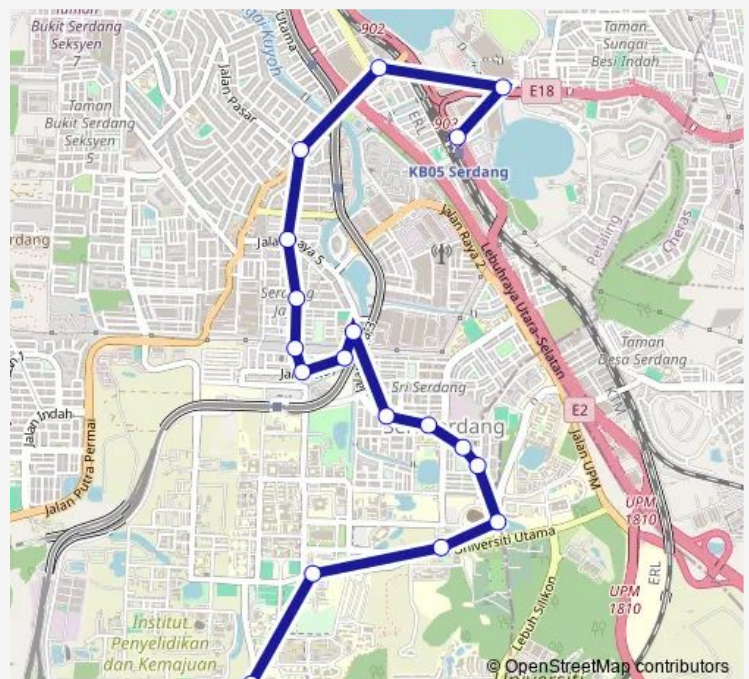

South City Plaza, Jalan Besar

The Mines, Lebuhraya Silk

Hab Bas Stesen KTM Serdang, Lebuhraya Sungai Besi

Route schedule

Mardi, Jalan Mardi Upm — Hab Bas Stesen KTM Serdang, Lebuhraya Sungai Besi

Monday 06:00

Tuesday 06:00

Wednesday 06:00

Thursday 06:00

Friday 06:00

Saturday 06:00

Sunday 06:00

Route info

Direction: Mardi, Jalan Mardi Upm

Stops: 18

Trip Duration: 17 hour 0 min

■ U416 — UPM / Taman Sri Serdang

Direction

Hab Bas Stesen KTM Serdang, Lebuhraya Sungai Besi —
Mardi, Jalan Mardi Upm

19 stops

[Open route schedule](#)

Hab Bas Stesen KTM Serdang, Lebuhraya Sungai Besi

Monday 06:00

Tuesday 06:00

Wednesday 06:00

Thursday 06:00

Friday 06:00

Saturday 06:00

Sunday 06:00

Route info