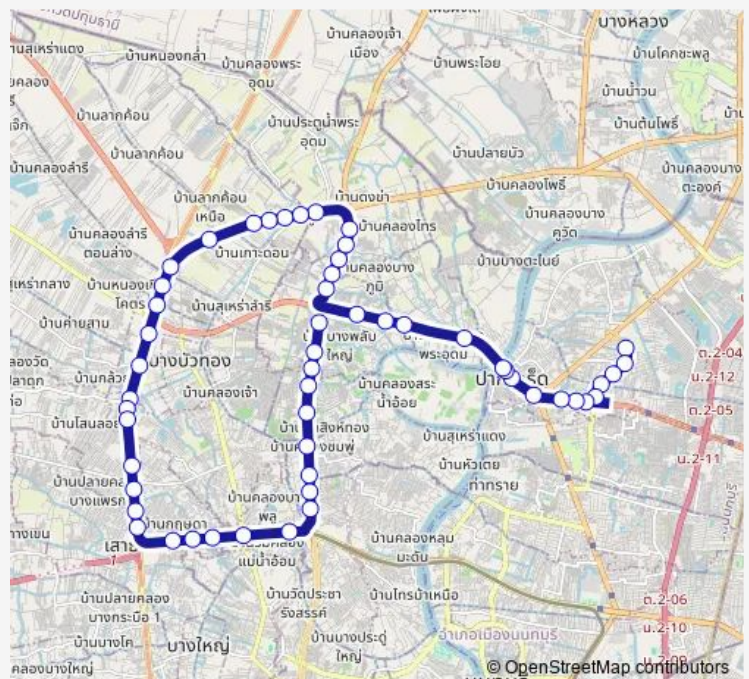

จุดขึ้นลง;visual stop

จุดขึ้นลง;visual stop

จุดขึ้นลง;visual stop

Route schedule

จุดขึ้นลง;visual stop — จุดขึ้นลง;visual stop

Monday 00:00

Tuesday 00:00

Wednesday 00:00

Thursday 00:00

Friday 00:00

Saturday 00:00

Sunday 00:00

Route info

Direction: จุดขึ้นลง;visual stop

Stops: 53

Trip Duration: 1 hour 18 min

จุดขึ้นลง;visual stop

จุดขึ้นลง;visual stop

จุดขึ้นลง;visual stop

จุดขึ้นลง;visual stop

จุดขึ้นลง;visual stop

จุดขึ้นลง;visual stop

จุดขึ้นลง;visual stop

จุดขึ้นลง;visual stop