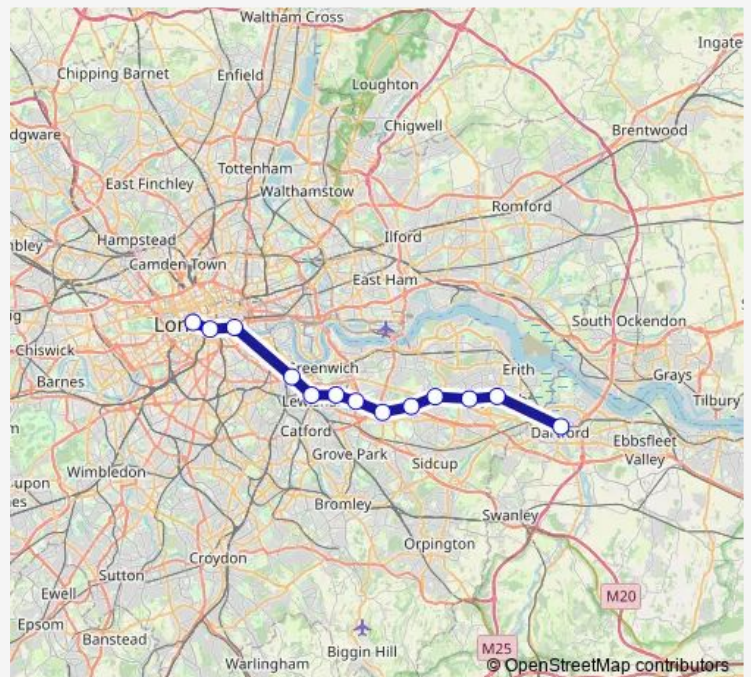

Bexleyheath

Barnehurst

Dartford

Route schedule

London Charing Cross — Dartford

Monday 00:12-00:42⁺¹

Tuesday 00:12-23:54

Wednesday 05:24-00:26⁺¹

Thursday 00:26-00:26⁺¹

Friday 00:26-00:26⁺¹

Saturday 00:26-00:26⁺¹

Sunday 00:26-00:12⁺¹

Route info

Direction: London Charing Cross

Stops: 13

Trip Duration: 0 hour 50 min

■ Se:Chx->Dfd — SE train service from CHX to Dfd

Direction

London Charing Cross — Dartford

14 stops

[Open route schedule](#)

London Charing Cross

London Waterloo East

London Bridge

Thursday 16:02-23:54

Friday 16:02-19:02

Saturday 07:18-23:50

Sunday 07:52-23:52

Route info

Direction: London Charing Cross

Stops: 14

Trip Duration: 0 hour 48 min