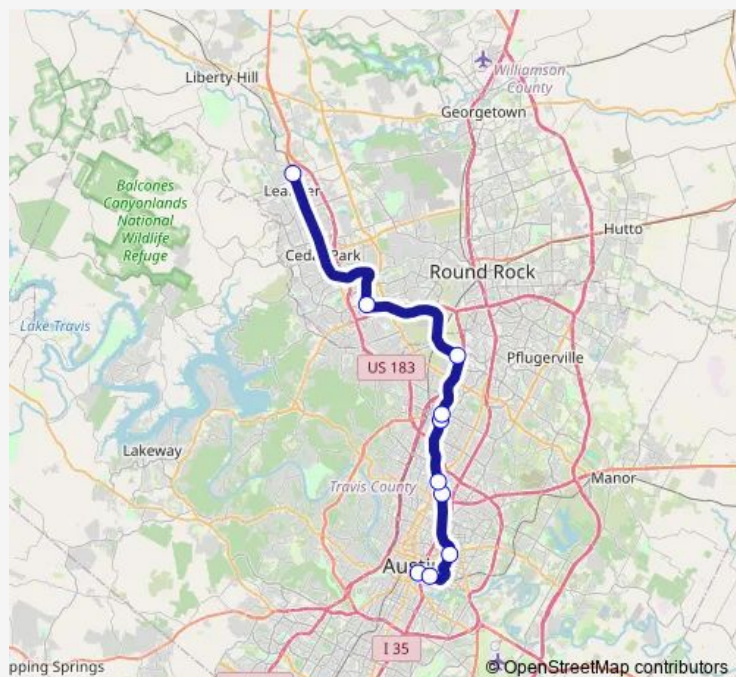

Route schedule

Leander Station — Downtown Station

Monday 05:41-23:09

Tuesday 05:41-23:09

Wednesday 05:41-23:09

Thursday 05:41-23:09

Friday 05:41-01:23⁺¹

Saturday 09:52-01:00⁺¹

Sunday 09:52-23:09

Route info

Direction: Leander Station

Stops: 10

Trip Duration: 1 hour 5 min

550 — 550-Metro Rail Red Line

Direction

Downtown Station — Leander Station

10 stops

[Open route schedule](#)

Downtown Station

Plaza Saltillo Station

M L King Jr Station

Highland Station

Crestview Station

Mckalla Station

Kramer Station

Howard Station

Lakeline Station

Leander Station

Route schedule

Downtown Station — Leander Station

Monday	06:55-00:30 ⁺¹
Tuesday	06:55-00:30 ⁺¹
Wednesday	06:55-00:30 ⁺¹
Thursday	06:55-00:30 ⁺¹
Friday	06:55-02:30 ⁺¹
Saturday	10:20-02:22 ⁺¹
Sunday	10:20-00:31 ⁺¹