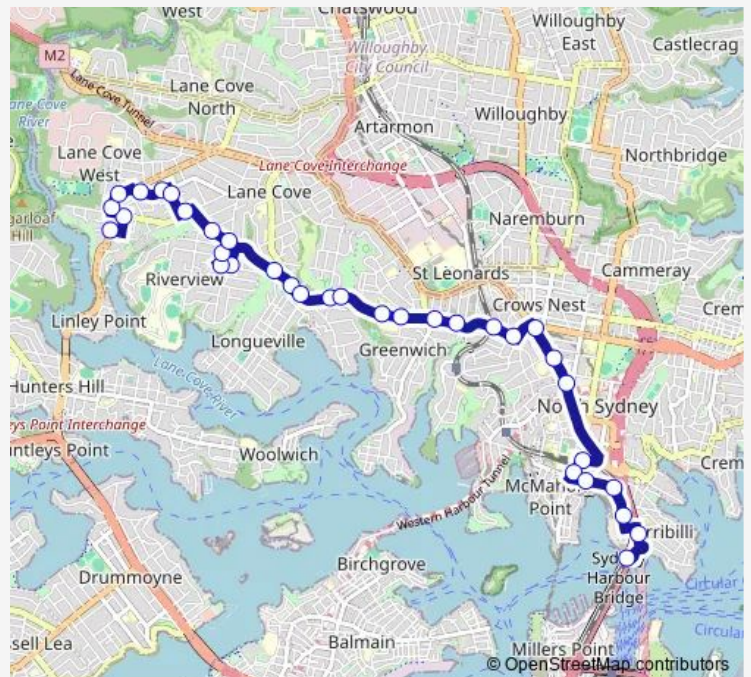

Lane Cove Country Club, River Rd

Bushland Park, River Rd

Greenwich Public School, River Rd

River Rd At St Vincents Rd

River Rd At Portview Rd

Route schedule

Cope St Opp Caroline Chisholm Aged Care Facility — Olympic Dr Before Alfred St

Monday 07:10

Tuesday 07:10

Wednesday 07:10

Thursday 07:10

Friday 07:10

Saturday —

Sunday —

Route info

Direction: Cope St Opp Caroline Chisholm Aged Care Facility

Stops: 34

Trip Duration: 0 hour 42 min

773w — Lane Cove West to Milsons Point

River Rd Opp Eastview St

River Rd Before Christie St

River Rd At Shirley Rd

Milsons Point Station, Alfred St Sth

Broughton St At Pitt St

Olympic Dr Before Alfred St

773w School Bus time schedules and route maps are available in an offline PDF at [busmaps.com](https://busmaps.com). Use the [busmaps.com](https://busmaps.com) website to see live bus times, train schedule or subway schedule, and step-by-step directions for all public transit in Sydney