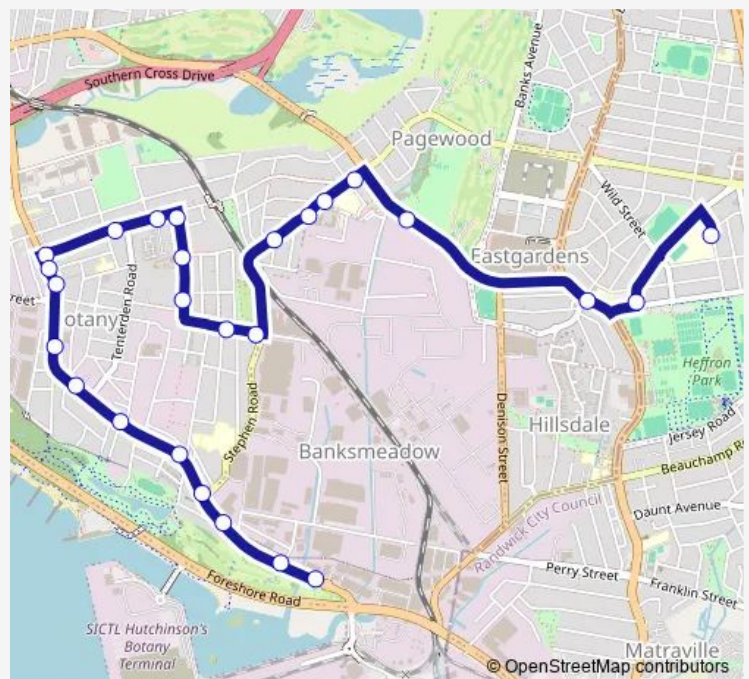

Walsh Av At Fitzgerald Av

Bunnerong Rd At Smith St

Wentworth Av Before Baker St

Page St At Dalley Av

Pagewood Public School, Page St

Page St Opp Gibson St

Page St At Dudley St

Swinbourne St At Stephen Rd

Botany Rd Opp Mcfadyen St

Botany Rd After Cranbrook St

Botany Rd Opp Livingstone Av

Botany Rd Before Wilson St

Route schedule

South Sydney High School, Paine St — Botany Rd After Exell St

Monday 15:22-15:23

Tuesday 14:43

Wednesday 15:22-15:23

Thursday 15:22-15:23

Friday 15:22-15:23

Saturday —

Sunday —

Route info

Direction: South Sydney High School, Paine St

Stops: 25

Trip Duration: 0 hour 23 min

731e — South Sydney High School to Botany

Botany Rd At Stephen Rd

Botany Rd Opp Dent St

Botany Rd At Exell St

Botany Rd After Exell St

731e School Bus time schedules and route maps are available in an offline PDF at busmaps.com. Use the busmaps.com website to see live bus times, train schedule or subway schedule, and step-by-step directions for all public transit in Sydney