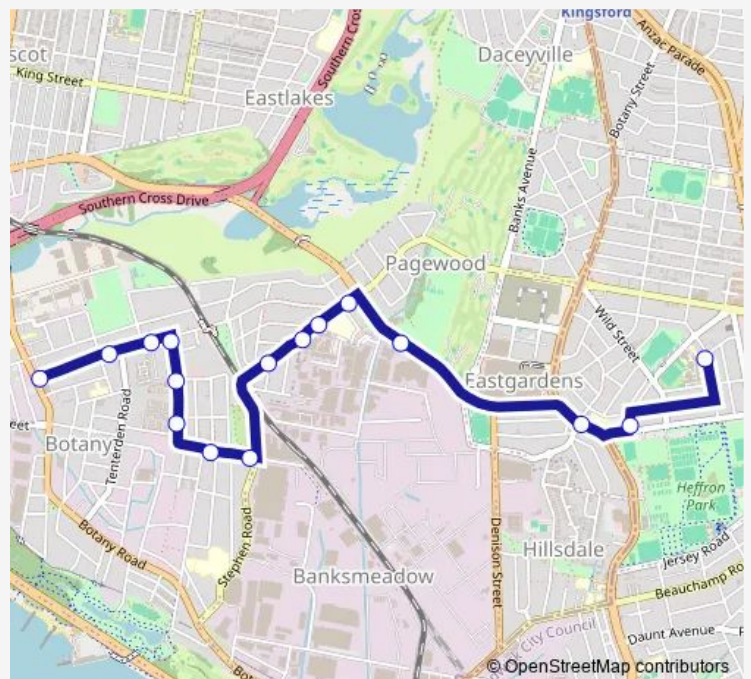

Walsh Av At Fitzgerald Av

Bunnerong Rd Near Smith St

Wentworth Av Before Baker St

Page St At Dalley Av

Pagewood Public School, Page St

Page St Opp Gibson St

Page St At Dudley St

Swinbourne St At Stephen Rd

Swinbourne St At Trevelyn St

William St Opp Hambly St

William St Opp Morgan St

William St At Banksia St

Banksia St Opp Jasmine St

Banksia St Before Daniel St

Banksia St At Botany Rd

Route schedule

South Sydney High School, Paine St — Banksia St At Botany Rd

Monday	15:22-15:23
Tuesday	14:43
Wednesday	15:22-15:23
Thursday	15:22-15:23
Friday	15:22-15:23
Saturday	—
Sunday	—

Route info

Direction: South Sydney High School, Paine St

Stops: 16

Trip Duration: 0 hour 16 min

731e — South Sydney High School to Botany

731e School Bus time schedules and route maps are available in an offline PDF at busmaps.com. Use the busmaps.com website to see live bus times, train schedule or subway schedule, and step-by-step directions for all public transit in Sydney