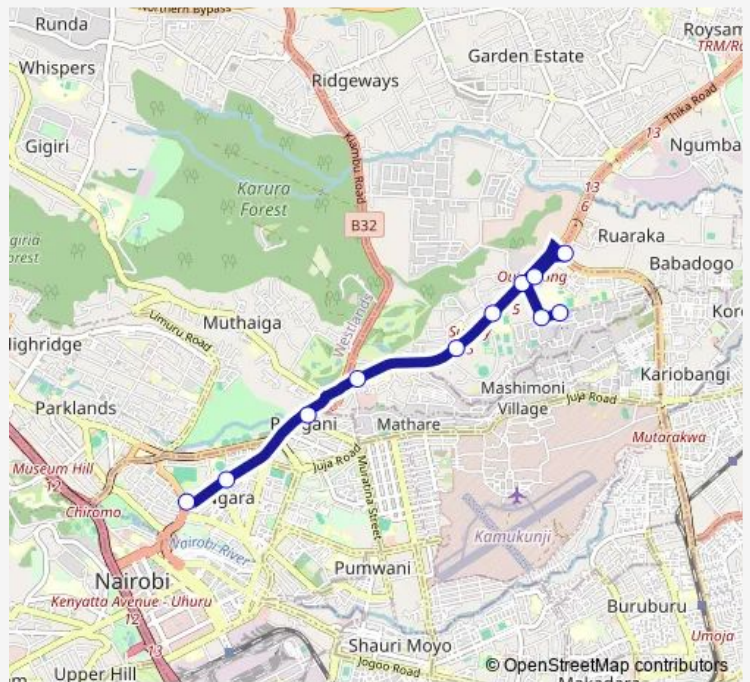

Bus 29/30 Ngara-Pangani-Alsops-Drive in-Mathare

[Go to website](#)

Direction
 Ngara — Mathare North Terminal
 11 stops
[Open route schedule](#)

- Ngara
- KIE/Pioneer/Desai
- Pangani/Muthaiga Footbridge
- Muthaiga
- NYS/Utalii
- KCA/Survey
- Drive In
- Allsops
- Drive In
- Mosque
- Mathare North Terminal

Route schedule
 Ngara — Mathare North Terminal

Monday	06:00
Tuesday	06:00
Wednesday	06:00
Thursday	06:00
Friday	06:00
Saturday	06:00
Sunday	06:00

Route info
 Direction: Ngara
 Stops: 11
 Trip Duration: 0 hour 18 min

29/30 — Ngara-Pangani-Alsops-Drive in-Mathare **BusMaps**

Direction

Mathare North Terminal — Ngara

7 stops

[Open route schedule](#)

Mathare North Terminal

KCA/Survey

Utalii

Direction: Mathare North Terminal

Stops: 7

Trip Duration: 0 hour 14 min

29/30 Bus time schedules and route maps are available in an offline PDF at busmaps.com. Use the busmaps.com website to see live bus times, train schedule or subway schedule, and step-by-step directions for all public transit in Nairobi