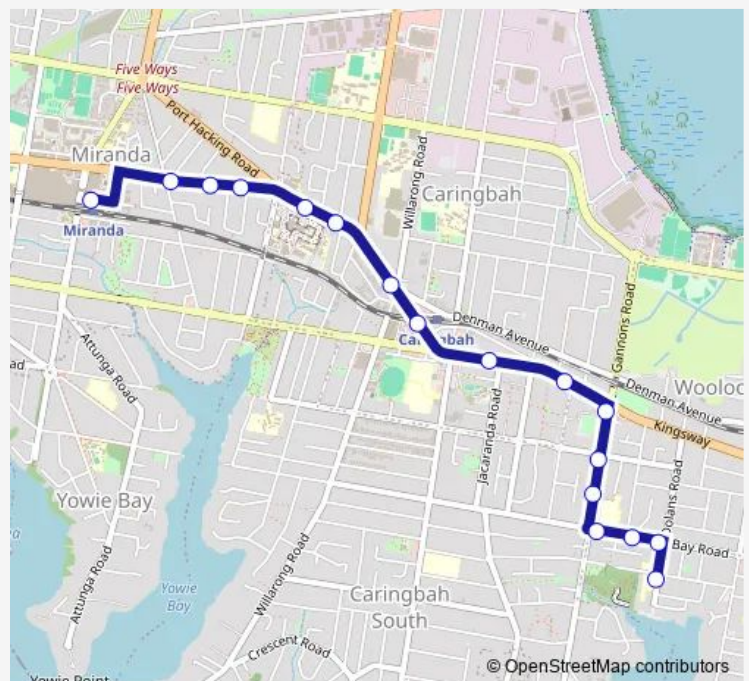

School Bus S382 Our Lady of Mercy College to Miranda Station via Caringbah Station

[Go to website](#)

Direction

Our Lady Of Mercy Catholic College, Dolans Rd — Miranda Interchange, Urunga Pde, Stand 9

17 stops

[Open route schedule](#)

- Our Lady Of Mercy Catholic College, Dolans Rd
- Burraneer Bay Rd At Dolans Rd
- Burraneer Bay Rd Opp Elm Pl
- Burraneer Bay Rd Opp Burraneer Bay Public School
- Gannons Rd Opp Burraneer Bay Public School
- Gannons Rd At Caringbah Rd
- Gannons Rd Opp Gannons Rd Shops
- Kingsway At Oleander Pde
- Kingsway After Jacaranda Rd
- Kingsway Opp Caringbah Station
- Kingsway At Willarong Rd
- Kingsway At Hinkler Av
- The Sutherland Hospital, Kingsway
- Kingsway At Carramar Cres
- Kingsway Opp Junction St
- Kingsway At Miranda Rd
- Miranda Interchange, Urunga Pde, Stand 9

Route schedule

Our Lady Of Mercy Catholic College, Dolans Rd — Miranda Interchange, Urunga Pde, Stand 9

Monday	14:55
Tuesday	14:55
Wednesday	14:55
Thursday	14:55
Friday	14:55
Saturday	—
Sunday	—

Route info

Direction: Our Lady Of Mercy Catholic College, Dolans Rd

Stops: 17

Trip Duration: 0 hour 15 min

S382 School Bus time schedules and route maps are available in an offline PDF at busmaps.com. Use the busmaps.com website to see live bus times, train schedule or subway schedule, and step-by-step directions for all public transit in Sydney