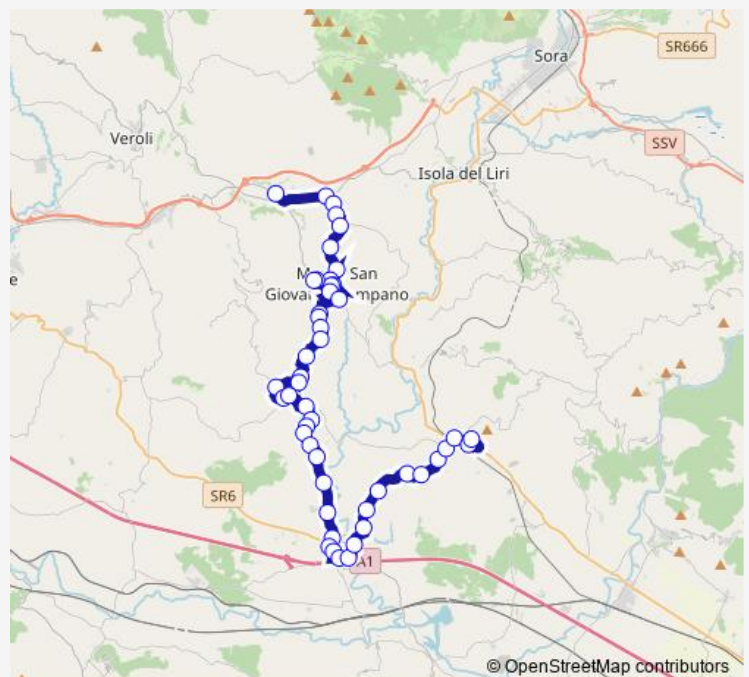

Route schedule

Veroli | Abbazia di Casamari # f5867 — Arce | Via Marconi
Via Magni # f5271

Monday 06:20

Tuesday 06:20

Wednesday 06:20

Thursday 06:20

Friday 06:20

Saturday —

Sunday —

Route info

Direction: Veroli | Abbazia di Casamari # f5867

Stops: 48

Trip Duration: 1 hour 0 min

So25d — Casamari - Arce # So25d

Strangolagalli | Via Piana Via Cese # f5784

Strangolagalli | Via D'Amico Via Colle # f5684