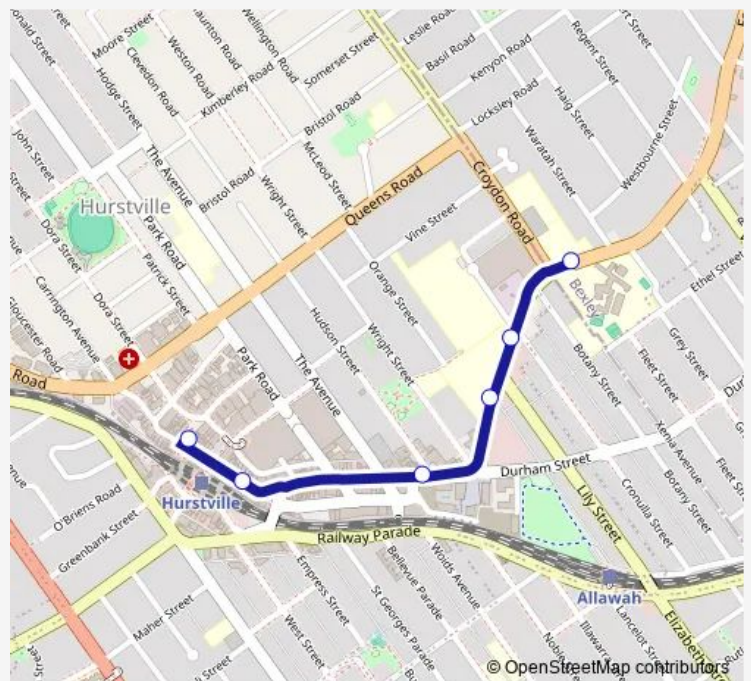

School Bus S337 Hurstville Station to Bethany College

[Go to website](#)

Direction

Hurstville Station, Stand A — Bethany College, Forest Rd

6 stops

[Open route schedule](#)

Hurstville Station, Stand A

Westfield Hurstville, Forest Rd

Forest Rd At Hudson St

Hurstville Public School, Forest Rd

Forest Rd At Kenwyn St

Bethany College, Forest Rd

Route schedule

Hurstville Station, Stand A — Bethany College, Forest Rd

Monday 08:30

Tuesday 08:30

Wednesday 08:30

Thursday 08:30

Friday 08:30

Saturday —

Sunday —

Route info

Direction: Hurstville Station, Stand A

Stops: 6

Trip Duration: 0 hour 7 min

S337 — Hurstville Station to Bethany College

S337 School Bus time schedules and route maps are available in an offline PDF at busmaps.com. Use the busmaps.com website to see live bus times, train schedule or subway schedule, and step-by-step directions for all public transit in Sydney