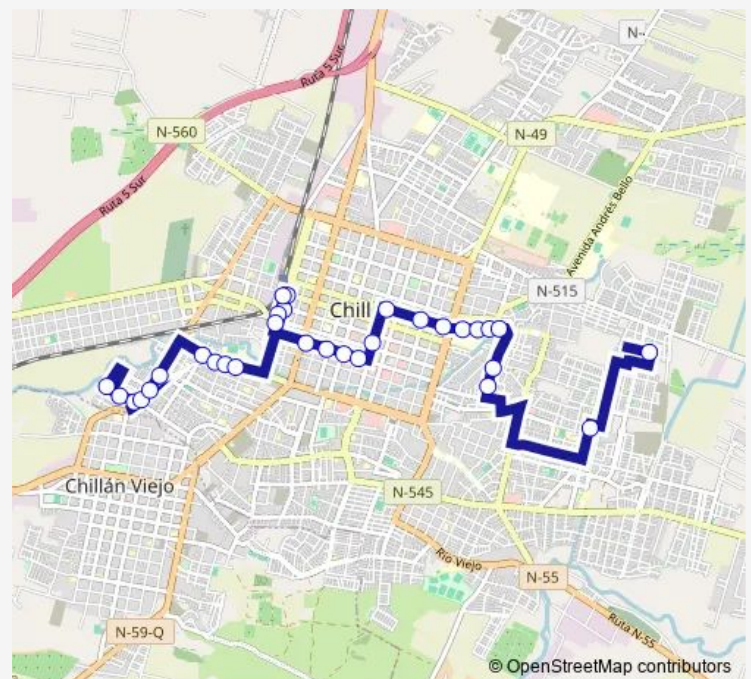

5 DE Abril / EL Roble

Libertad / Isabel Riquelme

Route schedule

Luis Arellano / Isla Asencion — Av. Libertad Oriente / Cerro Aracar

Monday 07:17-21:12

Tuesday 07:17-21:12

Wednesday 07:17-21:12

Thursday 07:17-21:12

Friday 07:17-21:12

Saturday 07:17-21:12

Sunday 07:17-21:12

Route info

Direction: Luis Arellano / Isla Asencion

Stops: 31

Trip Duration: 0 hour 32 min

Libertad / Independencia

Libertad / 5 DE Abril

Francisco Ramirez / N 95

Francisco Ramirez / Av. Coihueco

Francisco Ramirez / Av. Coihueco

Francisco Ramirez / Av. Coihueco

Mario Vergara / Pasaje Veinticinco

Once Oriente / 2 Norte

Av. Nueva Oriente / Reloncavi

Av. Libertad Oriente / Cerro Aracar

C36_I Bus time schedules and route maps are available in an offline PDF at busmaps.com. Use the busmaps.com website to see live bus times, train schedule or subway schedule, and step-by-step directions for all public transit in Chillan