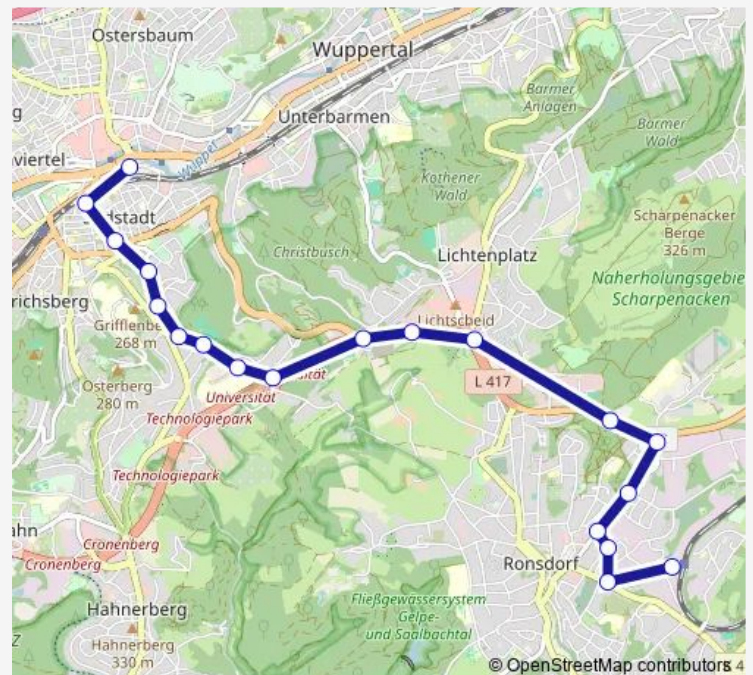

Wuppertal Hbf

Route schedule

Wuppertal Ronsdorf Bf — Wuppertal Hbf

Monday —

Tuesday —

Wednesday —

Thursday —

Friday —

Saturday 01:43-04:43

Sunday 01:43-04:43

Route info

Direction: Wuppertal Ronsdorf Bf

Stops: 19

Trip Duration: 0 hour 21 min

■ NE 6

BusMaps

Direction

Wuppertal Hbf — Wuppertal Ronsdorf Bf

26 stops

[Open route schedule](#)

Wuppertal Hbf

W-tal Hist. Stadthalle

Wuppertal Blankstraße

Wuppertal Gemeindestift

—

Saturday

01:12-04:12

Sunday

01:12-04:12

Route info

Direction: Wuppertal Hbf

Stops: 26