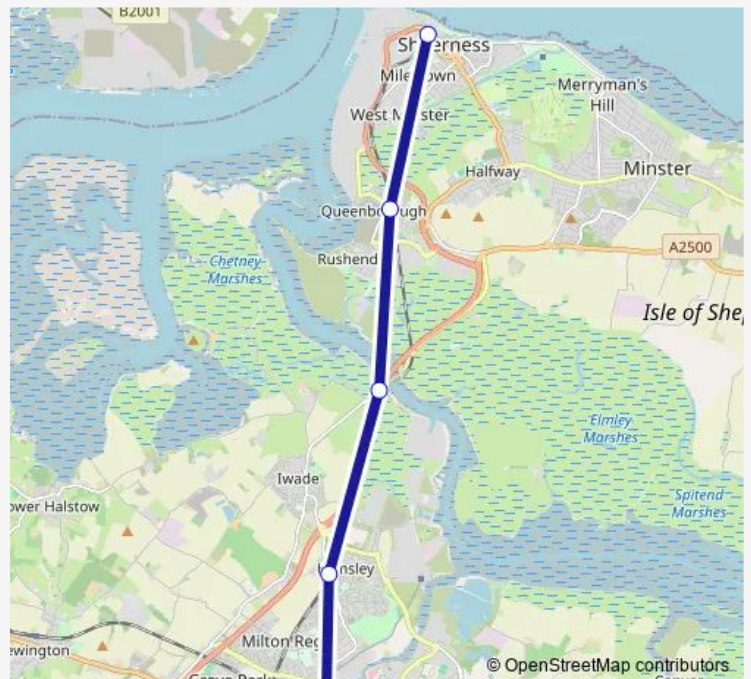

Rail Se:Sit->Sss SE train service from SIT to Sss

[Go to website](#)

Direction

Sittingbourne — Sheerness-on-Sea

5 stops

[Open route schedule](#)

Sittingbourne

Kemsley

Swale

Queenborough

Sheerness-on-Sea

Route schedule

Sittingbourne — Sheerness-on-Sea

Monday	00:12-00:30⁺¹
Tuesday	00:26-00:26⁺¹
Wednesday	00:26-00:47⁺¹
Thursday	00:26-00:47⁺¹
Friday	00:26-00:26⁺¹
Saturday	00:26-00:30⁺¹
Sunday	00:26-00:12⁺¹

Route info

Direction: Sittingbourne

Stops: 5

Trip Duration: 0 hour 18 min

■ Se:Sit->Sss — SE train service from SIT to Sss