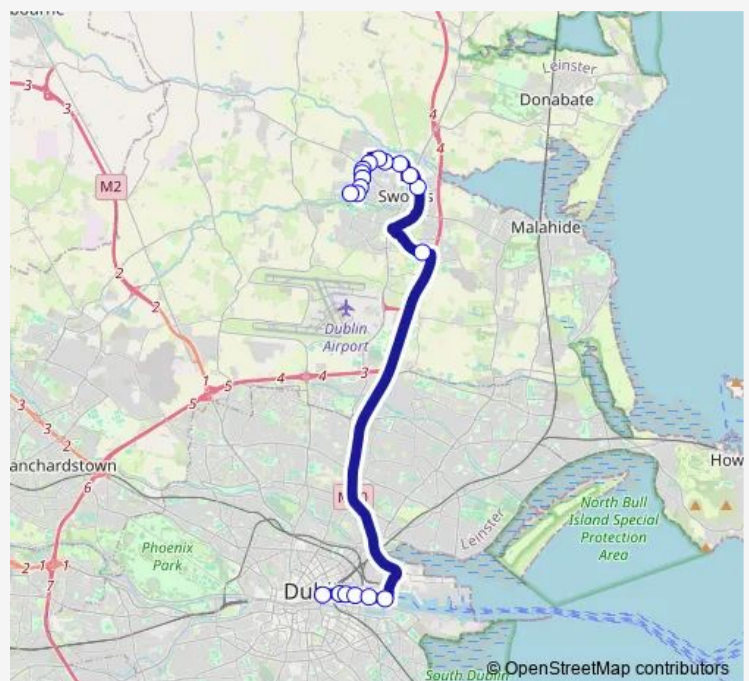

Bus 500x Abbeyvale Brackenstown Road - Dublin, Marlborough Street

[Go to website](#)

Direction

Berwick Walk — Eden Quay

25 stops

[Open route schedule](#)

- Berwick Walk
- Ormond Avenue
- St Cronan's Avenue
- St Cronan's Lawn
- Ardcian Park
- Cianlea
- Laurelton
- Applewood
- Jugback Terrace
- St Colmcille Gaa
- North Street Park
- Seatown Road
- Malahide Road
- Malahide Road
- Swords Pavilions Sc
- Dublin Street
- Carlton Court
- Pinnock Hill
- Airside
- N1 Business Park
- Equestrian Centre

Route schedule

Berwick Walk — Eden Quay

Monday	06:50-08:00
Tuesday	06:50-08:00
Wednesday	06:50-08:00
Thursday	06:50-08:00
Friday	06:50-08:00
Saturday	—
Sunday	—

Route info

Direction: Berwick Walk

Stops: 25

Trip Duration: 0 hour 50 min

■ 500x — Abbeyvale Brackenstown Road - Dublin, Marlborough Street

BusMaps

East Wall Road

Convention Centre

Chq

Eden Quay

Direction

Eden Quay — Ormond Avenue

19 stops

[Open route schedule](#)

Eden Quay

Ifsc

Custom House Quay

North Wall Quay

Spencer Place