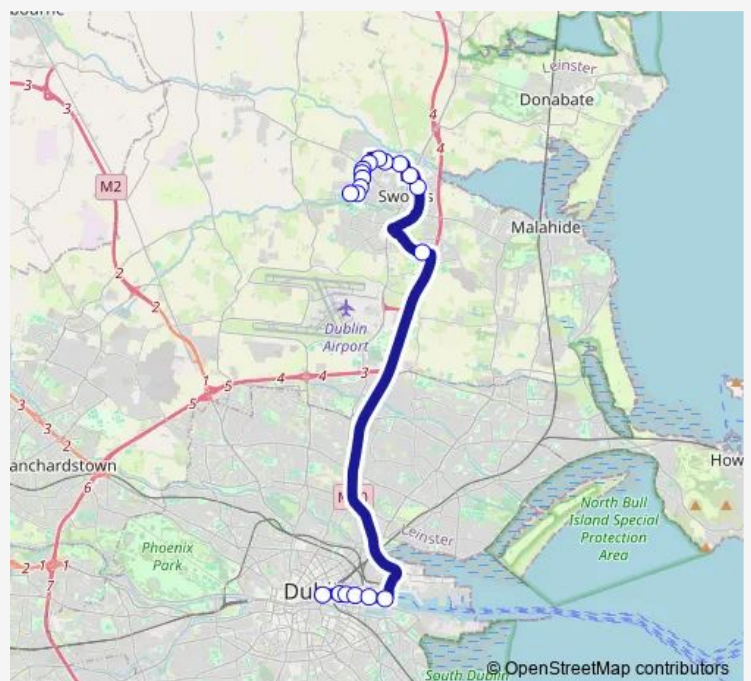

### Direction

Berwick Walk — Eden Quay

27 stops

[Open route schedule](#)

- Berwick Walk
- Ormond Avenue
- St Cronan's Avenue
- St Cronan's Lawn
- Ardcian Park
- Cianlea
- Laurelton
- Applewood
- Jugback Terrace
- St Colmcille Gaa
- North Street Park
- Seatown Road
- Malahide Road
- Malahide Road
- Swords Pavilions Sc
- Dublin Street
- Carlton Court
- Pinnock Hill
- Airside
- Dublin Road
- Nevinstown Lane

### Route schedule

Berwick Walk — Eden Quay

Monday	07:20
Tuesday	07:20
Wednesday	07:20
Thursday	07:20
Friday	07:20
Saturday	—
Sunday	—

### Route info

Direction: Berwick Walk

Stops: 27

Trip Duration: 0 hour 51 min

500X — Abbeyvale Brackenstown Road - Dublin, Marlborough Street

Holywell Cres South

Holywell Close

East Wall Road

Convention Centre

Chq

Eden Quay

**Direction**

Eden Quay — Ormond Avenue

19 stops

[Open route schedule](#)

Eden Quay