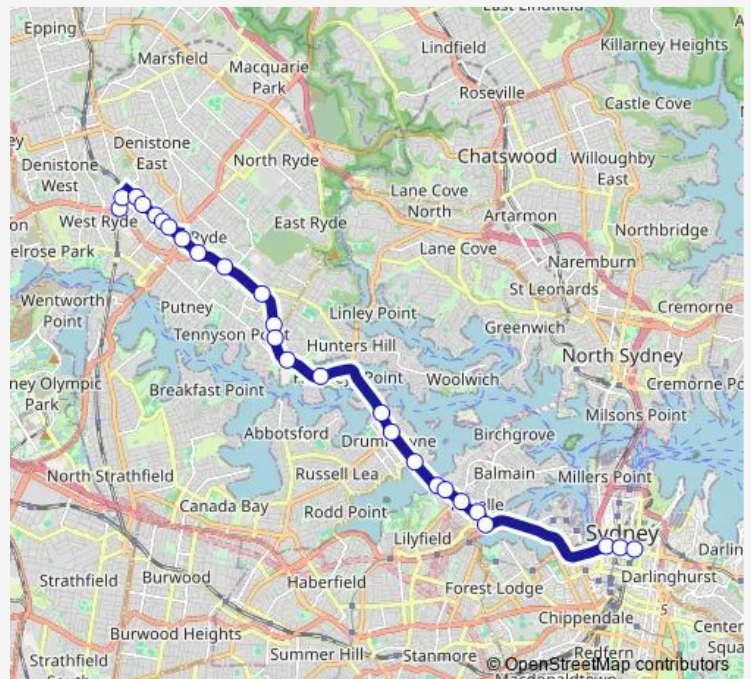

Bus 500X City Hyde Park to West Ryde via Victoria Rd (Express Service)

[Go to website](#)

Direction

West Ryde Station, Ryedale Rd — Hyde Park, Park St, Stand B

26 stops

[Open route schedule](#)

West Ryde Station, Ryedale Rd

Victoria Rd After Wolseley St

Victoria Rd Before Lyons Rd

Victoria Rd After Park Av

Victoria Rd Opp Clubb St

Victoria Rd After Terry St

Route schedule

West Ryde Station, Ryedale Rd — Hyde Park, Park St, Stand B

Monday	04:13-00:23 ⁺¹
Tuesday	04:13-00:23 ⁺¹
Wednesday	04:13-00:23 ⁺¹
Thursday	04:13-00:23 ⁺¹
Friday	04:13-00:23 ⁺¹
Saturday	04:13-00:13 ⁺¹
Sunday	04:13-00:13 ⁺¹

Route info

Direction: West Ryde Station, Ryedale Rd

Stops: 26

Trip Duration: 0 hour 40 min

500X — City Hyde Park to West Ryde via Victoria Rd (Express Service) **BusMaps**

Victoria Rd After Darling St

Victoria Rd At Loughlin St

White Bay, Victoria Rd

Town Hall House, Druitt St, Stand N