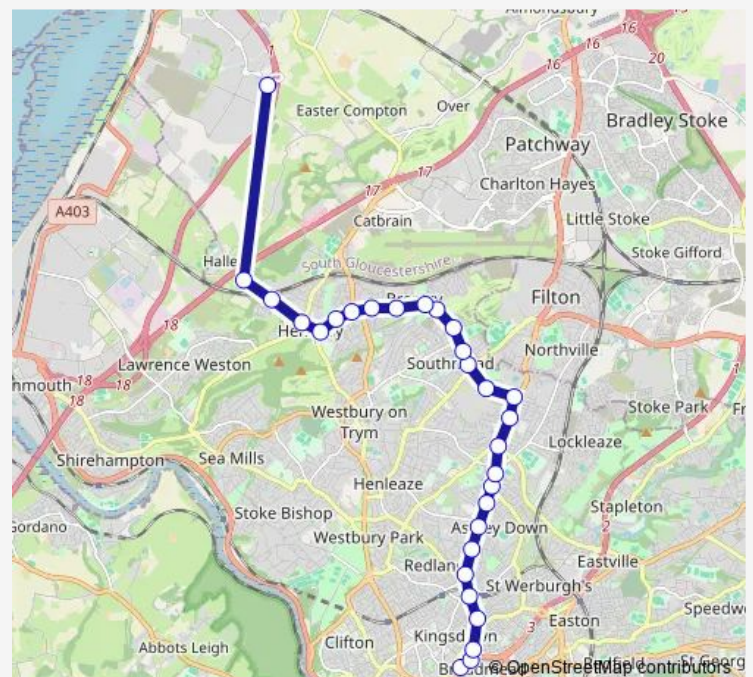

Thursday 05:15-18:45

Friday 05:15-18:45

Saturday 05:15-18:45

Sunday 05:15-18:45

Route info

Direction: Amazon

Stops: 30

Trip Duration: 0 hour 50 min

■ AZ1 — Bristol City Centre - Severn Beach Amazon

Nevil Road

Hatherley Road

Sommerville Road

Zetland Road Junction

Montpelier High School

Nine Tree Hill

Stokes Croft

The Haymarket

Broadmead

Direction

Broadmead — Amazon

29 stops

[Open route schedule](#)

Broadmead

The Haymarket

Route info

Direction: Broadmead

Stops: 29

Trip Duration: 0 hour 50 min

Avonmouth Way

Windmill Lane

Windsor Crescent

Amazon