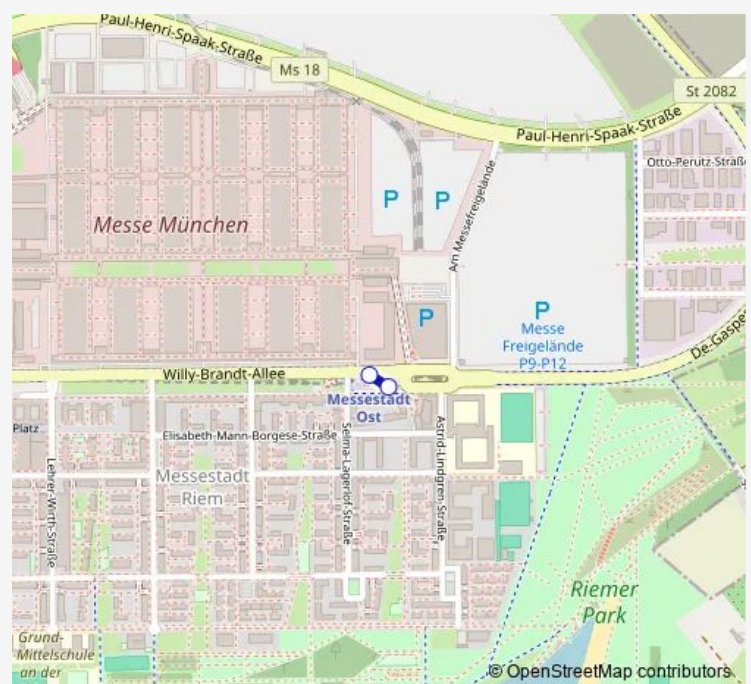

Regional Bus Service 459 Hohenlinden - Anzing - Poing Süd - Parsdorf - Messestadt Ost

[Go to website](#)

Direction

Messestadt Ost — Messestadt Ost

2 stops

[Open route schedule](#)

Messestadt Ost

Messestadt Ost

Route schedule

Messestadt Ost — Messestadt Ost

Monday	06:48-22:48
Tuesday	06:48-22:48
Wednesday	06:48-22:48
Thursday	06:48-22:48
Friday	06:48-22:48
Saturday	—
Sunday	—

Route info

Direction: Messestadt Ost

Stops: 2

Trip Duration: 0 hour 0 min

Direction

Messestadt Ost — Hohenlinden, Gh. zur Post

36 stops

[Open route schedule](#)

Messestadt Ost

Sigmund-Riefler-Bogen

Angelbrechting, Neufarner Str.

Poing, Polizei

Poing, Bahnhofstraße

Poing *100 Süd

Poing, Birkenallee

Poing, Anzinger Straße

Poing, Stahlgrubersiedlung

Garkofen