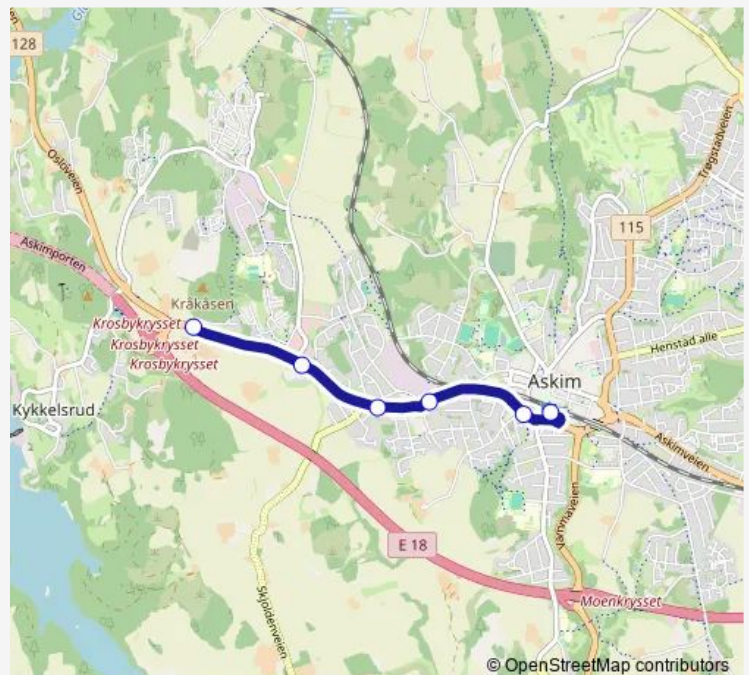

Friday 08:00

Saturday —

Sunday —

Route info

Direction: Knapstad barne og ungdomsskole

Stops: 12

Trip Duration: 0 hour 18 min

459 — Steinerskolen Askim

Direction

Steinerskolen Askim — Askim stasjon

6 stops

[Open route schedule](#)

Steinerskolen Askim

Langnesveien

Gurudveien

Gurud