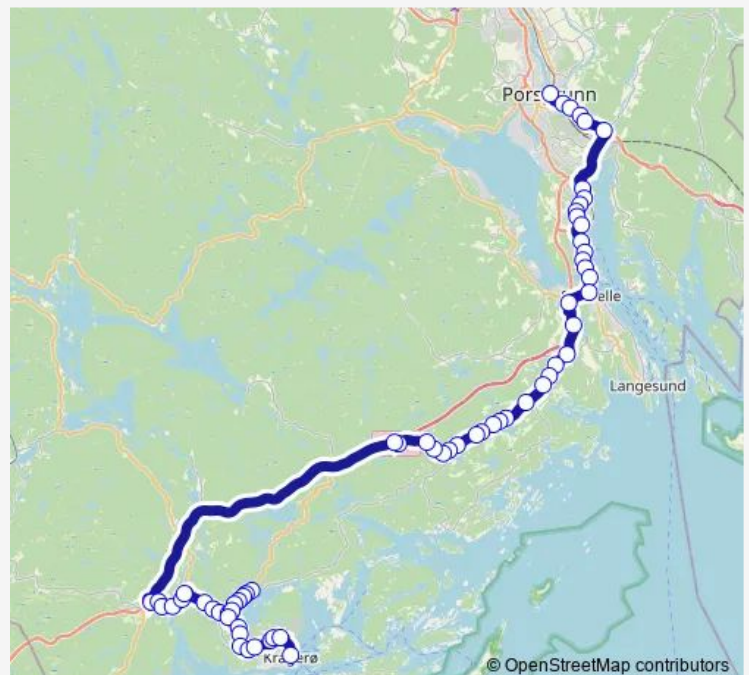

Friday 15:10-16:05

Saturday —

Sunday —

Route info

Direction: Grasmyr skoler

Stops: 57

Trip Duration: 1 hour 5 min

■ 459 — Kragerø-Stathelle-Porsgrunn