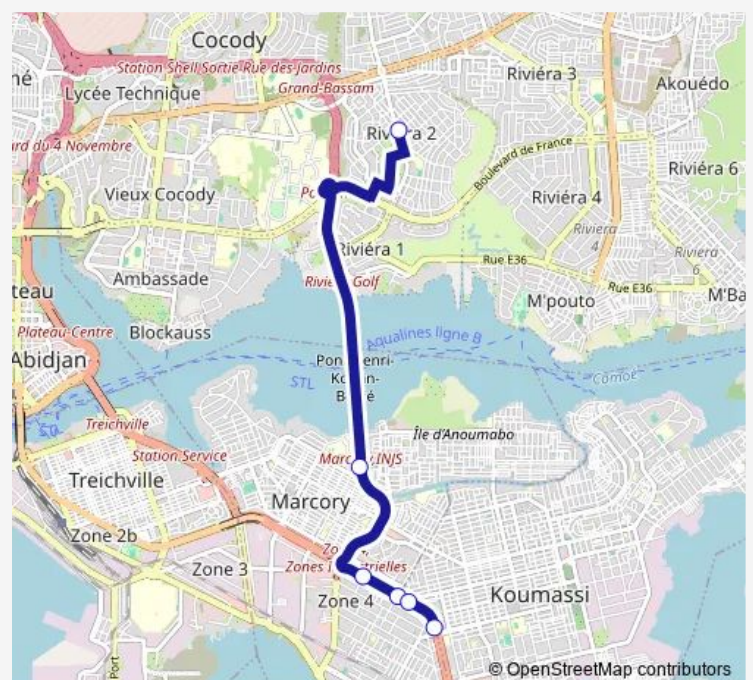

### Route schedule

Gorille carrefour — Grand Carrefour de Koumassi - Avant le feu

Monday 06:00

Tuesday 06:00

Wednesday 06:00

Thursday 06:00

Friday 06:00

Saturday 06:00

Sunday 06:00

### Route info

Direction: Gorille carrefour

Stops: 6

Trip Duration: 0 hour 30 min

**Direction**

Grand Carrefour Koumassi — Gorille carrefour

7 stops

[Open route schedule](#)