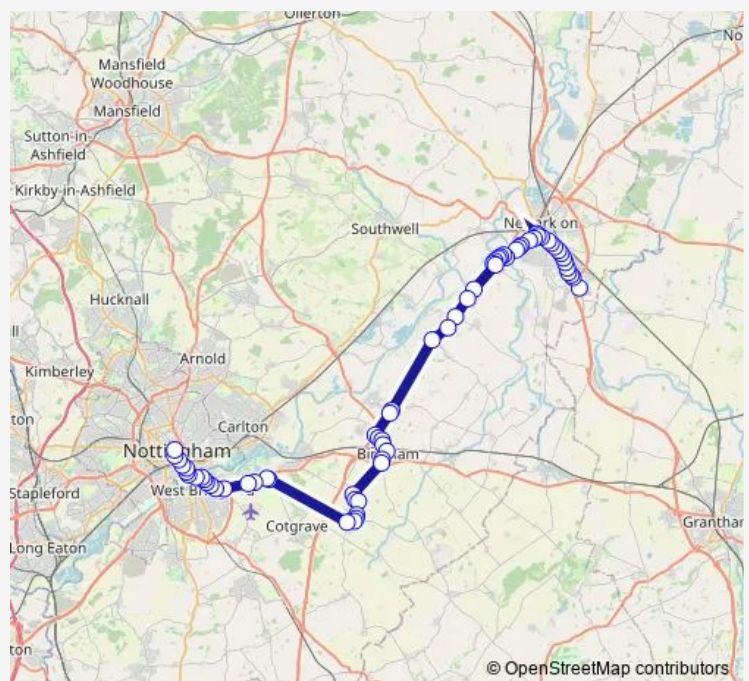

Polish Cemetery

Winchilsea Avenue

Beaumont Gardens

Newark Bus Station

Health Centre

Princes Street

Boundary Road

Dorner Avenue

The Maltsters

The Ivies

Long Lane

Route schedule

Great North Road — Beastmarket Hill

Monday	18:15-21:15
Tuesday	18:15-21:15
Wednesday	18:15-21:15
Thursday	18:15-21:15
Friday	18:15-21:15
Saturday	19:00-21:00
Sunday	09:10-15:10

Route info

Direction: Great North Road

Stops: 66

Trip Duration: 1 hour 20 min

90A — Nottingham - Cropwell Bishop - Bingham - Farndon - Newark - Balderton - Fernwood

Marsh Lane

Village Way

Memorial Hall