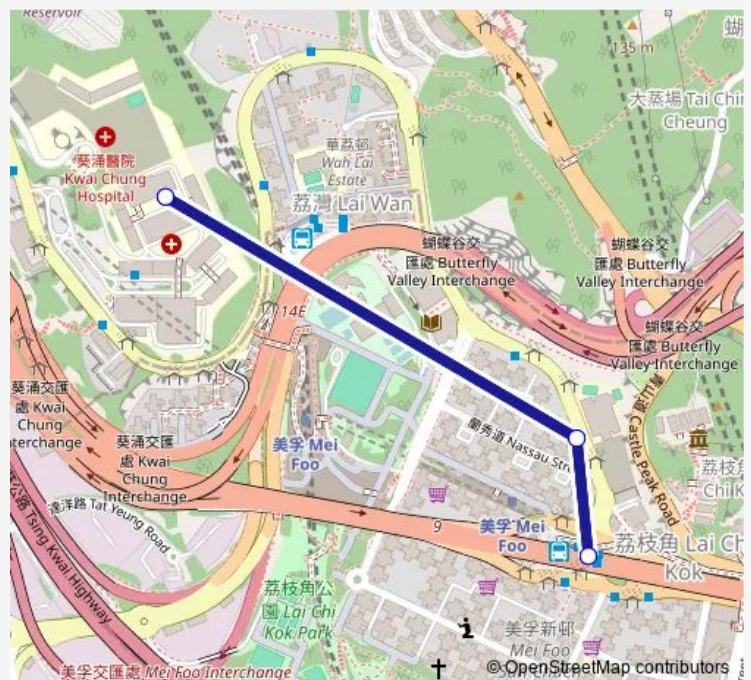

Bus 90A MEI FOO - Kwai Chung Hospital

[Go to website](#)

Direction

MEI LAI ROAD, NEAR MEI FOO BUS TERMINUS|MEI LAI ROAD, NEAR MEI FOO BUS TERMINUS — KWAI CHUNG HOSPITAL|KWAI CHUNG HOSPITAL

3 stops

[Open route schedule](#)

MEI LAI ROAD, NEAR MEI FOO BUS TERMINUS|MEI LAI ROAD, NEAR MEI FOO BUS TERMINUS

MEI LAI ROAD NEAR NASSAU STREET

KWAI CHUNG HOSPITAL|KWAI CHUNG HOSPITAL

Route schedule

MEI LAI ROAD, NEAR MEI FOO BUS TERMINUS|MEI LAI ROAD, NEAR MEI FOO BUS TERMINUS — KWAI CHUNG HOSPITAL|KWAI CHUNG HOSPITAL

Monday	06:45-14:15
Tuesday	06:45-14:15
Wednesday	06:45-14:15
Thursday	06:45-14:15
Friday	06:45-14:15
Saturday	06:45-14:15
Sunday	06:45-14:15

Route info

Direction: MEI LAI ROAD, NEAR MEI FOO BUS TERMINUS|MEI LAI ROAD, NEAR MEI FOO BUS TERMINUS

Stops: 3

Trip Duration: 0 hour 7 min

■ 90A — MEI FOO - Kwai Chung Hospital

Direction

KWAI CHUNG HOSPITAL|KWAI CHUNG HOSPITAL —
MEI LAI ROAD, NEAR MEI FOO BUS TERMINUS|MEI LAI
ROAD, NEAR MEI FOO BUS TERMINUS