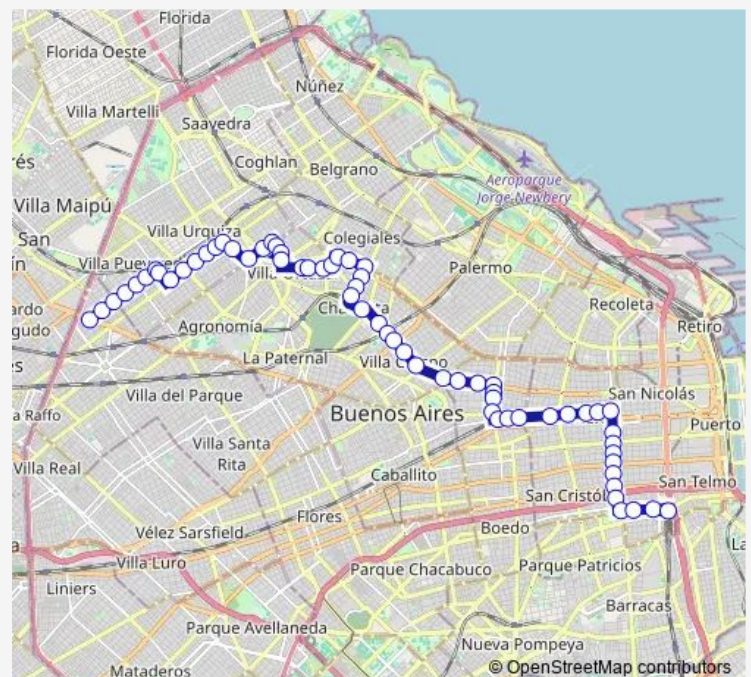

Thursday 00:24-23:30

Friday 00:24-23:30

Saturday 00:24-23:30

Sunday 00:24-23:30

Route info

Direction: 3724 Ladines

Stops: 63

Trip Duration: 1 hour 22 min

90A — Jnamba090

1089 Tronador

1596 Charlone

1334 Charlone

3730 Loreto Virrey

1124 Alvarez Thomas Av.

906 Alvarez Thomas Av.

628 Alvarez Thomas Av.