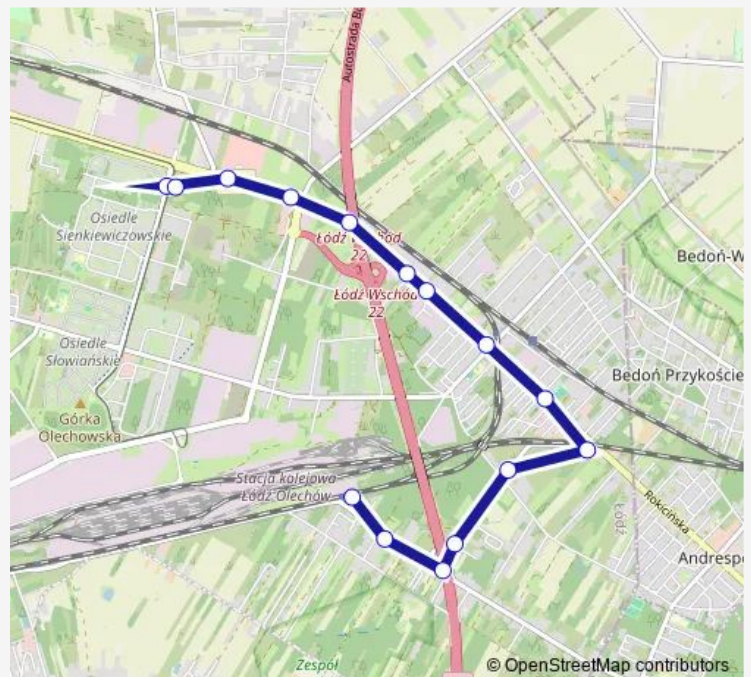

Rokicińska - Dunikowskiego NŻ (2334)

Rokicińska - Autostrada A1 NŻ (1534)

Rokicińska - Józefiaka (1535)

Rokicińska - Transmisyjna (1536)

Janów (1740)

Janów (1738)

Route schedule

Dw. Łódź Olechów Wschód (1576) — Janów (1738)

Monday 04:32-23:02

Tuesday 04:32-23:02

Wednesday 04:32-23:02

Thursday 04:32-23:02

Friday 04:32-23:02

Saturday 04:27-22:57

Sunday 06:07-22:07

Route info

Direction: Dw. Łódź Olechów Wschód (1576)

Stops: 15

Trip Duration: 0 hour 20 min

■ 90A

BusMaps

Direction

Janów (1738) — Dw. Łódź Olechów Wschód (1576)

15 stops

Friday 04:12-22:41

Saturday 04:06-22:36

Sunday 05:47-21:47

Route info

Direction: Janów (1738)

Stops: 15

Trip Duration: 0 hour 18 min

90A Bus time schedules and route maps are available in an offline PDF at busmaps.com. Use the busmaps.com website to see live bus times, train schedule or subway schedule, and step-by-step directions for all public transit in Andrespol