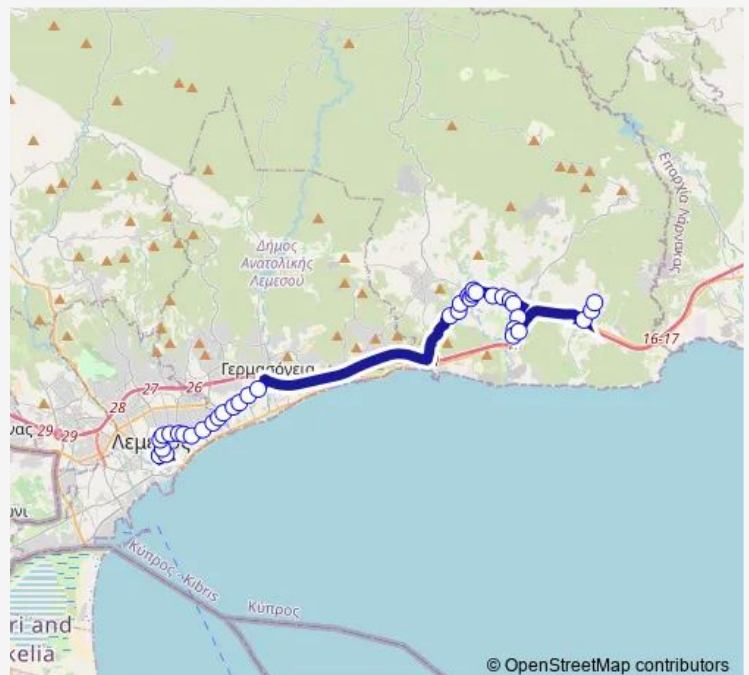

Griva Digeni - Georgiou Neofytou

Linopetra High School 2

Kolonakiou - Petrompei Mavromichali

Health Centre 2

Spyrou Kyprianou Ave. - Dodekanison

Spyrou Kyprianou Ave. - Samou

Grigori Afxentiou - 8th Pyrgos 1

Grigori Afxentiou - 7th Pyrgos 2

Grigori Afxentiou - 6th Pyrgos 2

Pyrgos Community Board 2

Route schedule

Emel Bus Station Leontiou A' — Pentakomo

Monday	—
Tuesday	—
Wednesday	—
Thursday	—
Friday	—
Saturday	12:00
Sunday	—

Route info

Direction: Emel Bus Station Leontiou A'

Stops: 36

Trip Duration: 0 hour 45 min

90A — Pentakomo - Moni - Lemesos

Panagia Chrysopyrgotissis - 4th Pyrgos 2

Panagia Pyrgiotissa Church 2

Andrea Nikolaou - 2nd Pyrgos 1