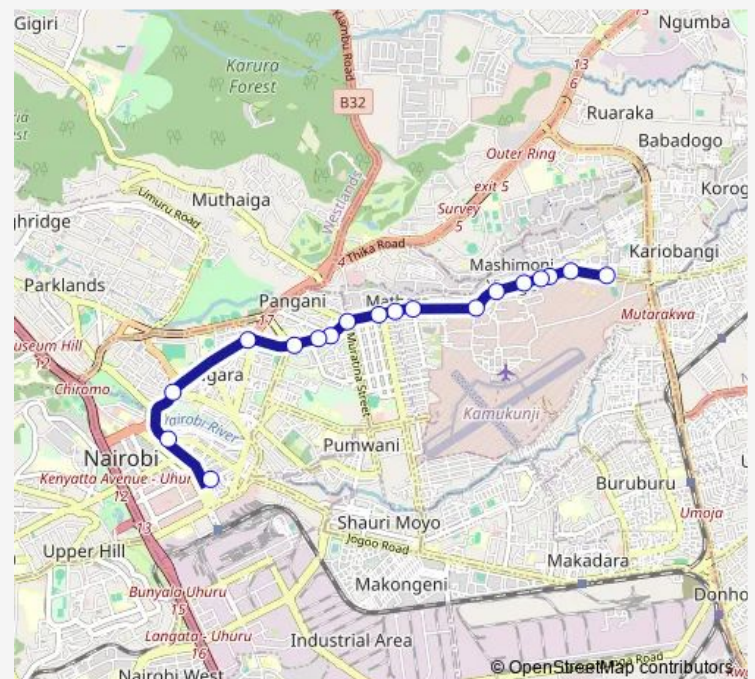

### Route schedule

Johnsaga — Tusker/Ronald Ngala

Monday 06:00

Tuesday 06:00

Wednesday 06:00

Thursday 06:00

Friday 06:00

Saturday 06:00

### Route info

Direction: Johnsaga

Stops: 18

Trip Duration: 0 hour 22 min

46H — Ronald Ngala-Juja Road-Eastleigh-Huruma

## Route schedule

Tusker/Ronald Ngala — Johnsaga

Monday 06:00

Tuesday 06:00

Wednesday 06:00

Thursday 06:00

Friday 06:00

Saturday 06:00

## Route info

Direction: Tusker/Ronald Ngala

Stops: 19

Trip Duration: 0 hour 20 min

46H Bus time schedules and route maps are available in an offline PDF at [busmaps.com](https://busmaps.com). Use the [busmaps.com](https://busmaps.com) website to see live bus times, train schedule or subway schedule, and step-by-step directions for all public transit in Nairobi