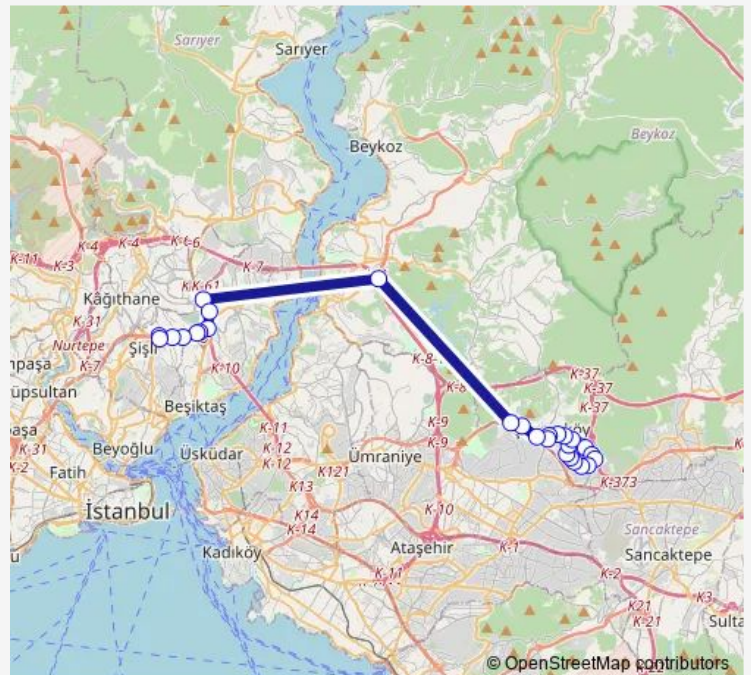

Saturday 16:15-20:30

Sunday —

**Route info**

Direction: MECİDİYEKÖY MEZARLIK

Stops: 27

Trip Duration: 1 hour 11 min

■ 122M — Mecidiyeköy Mezarlık - Şehit Şahinbey

**BusMaps**