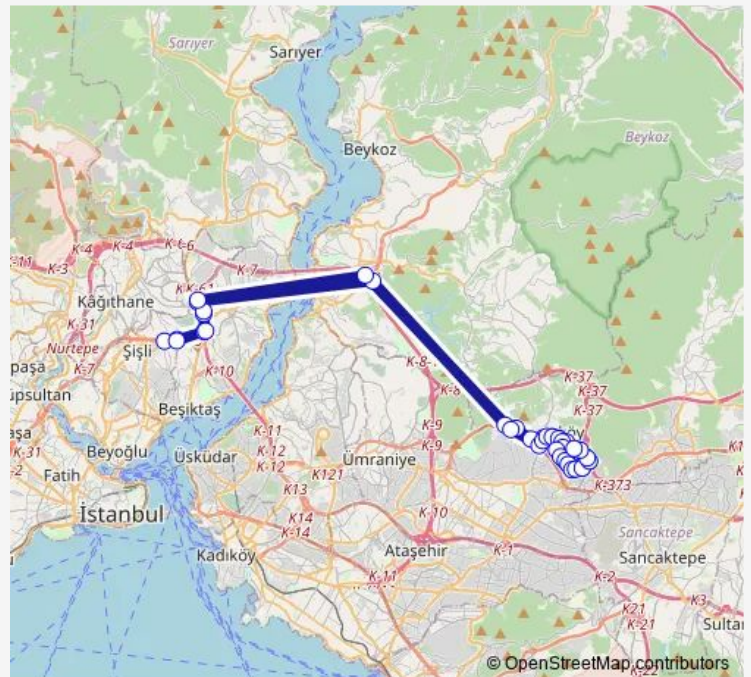

Saturday 05:40-09:40

Sunday 08:00-12:30

**Route info**

Direction: ŞEHİT ŞAHİNBEY

Stops: 48

Trip Duration: 2 hour 18 min

122M — Şehit Şahinbey - Mecidiyeköy Viyadük

BusMaps