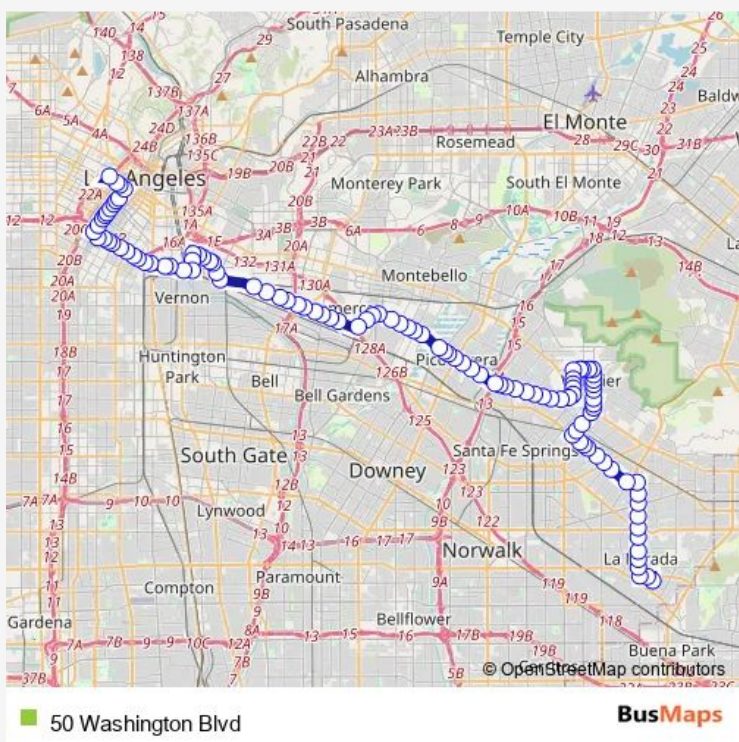

[Go to website](#)

Direction
 Adelfa / Ashgrove — Garfield/Whittier
 65 stops
[Open route schedule](#)

- Adelfa / Ashgrove
- Rosecrans/Jalon
- La Mirada/Rosecrans
- La Mirada/Alicante
- La Mirada/Civic Center
- La Mirada/Foster
- La Mirada/Tacuba
- La Mirada/Imperial
- La Mirada/Granada
- La Mirada/Leffingwell
- La Mirada/Hornell
- Mulberry/La mirada
- Mulberry/Colima
- Mulberry/Ruoff
- Mulberry/Mills
- Mulberry/Gunn
- Mulberry/Calmada
- Mulberry/Mariknoll
- Mulberry/Laurel
- Painter/Mulberry
- Painter/Oval

Route schedule
 Adelfa / Ashgrove — Garfield/Whittier

Monday	18:33-20:55
Tuesday	18:33-20:55
Wednesday	18:33-20:55
Thursday	18:33-20:55
Friday	18:33-20:55
Saturday	19:26-20:25
Sunday	—

Route info
 Direction: Adelfa / Ashgrove
 Stops: 65
 Trip Duration: 1 hour 12 min

Washington/San Pedro

Washington/Griffith

Washington/Central

Washington/Naomi

Washington/Hooper

Washington/Long Beach

Washington/Alameda

Washington/Alameda -R/R