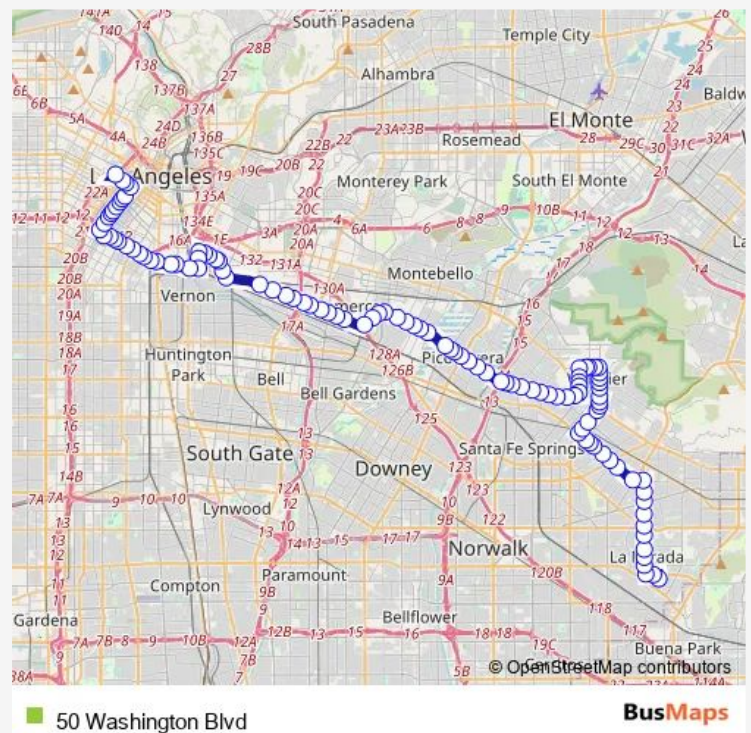

### Direction

Adelfa / Ashgrove — Garfield/Whittier

65 stops

[Open route schedule](#)

Adelfa / Ashgrove

Rosecrans/Jalon

La Mirada/Rosecrans

La Mirada/Alicante

### Route schedule

Adelfa / Ashgrove — Garfield/Whittier

Monday 18:33-20:55

Tuesday 18:33-20:55

Wednesday 18:33-20:55

Thursday 18:33-20:55

Friday 18:33-20:55

Saturday 19:26-20:25

### Route info

Direction: Adelfa / Ashgrove

Stops: 65

Trip Duration: 1 hour 10 min

Painter/Lambert

Painter/Cullen

Painter/Ramona

Painter/Russell

Washington/Hooper

Washington/Long Beach

Washington/Alameda

Washington/Alameda -R/R

Washington/Santafe Bridge