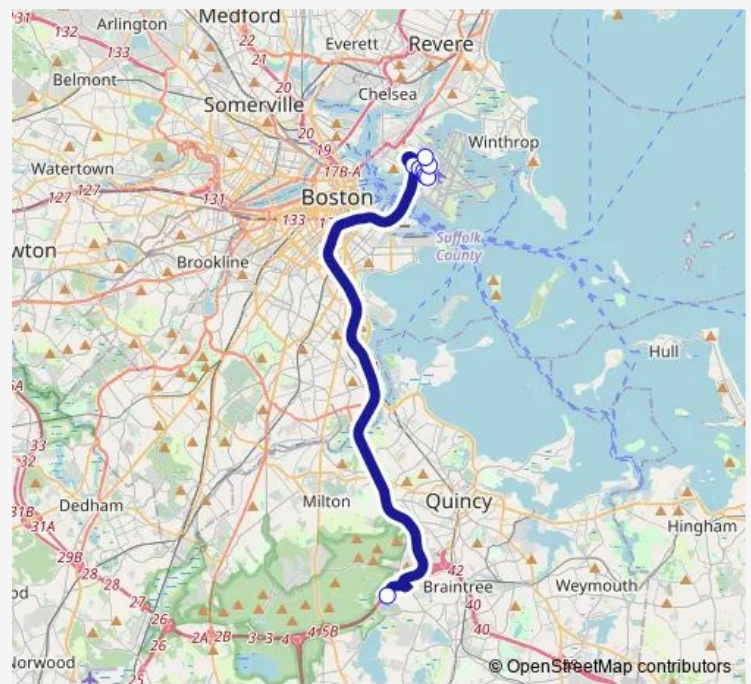

[Go to website](#)

Direction
 Terminal A - Arrivals, LEX Pick Up — Braintree Logan Express
 7 stops
[Open route schedule](#)

- Terminal A - Arrivals, LEX Pick Up
- Now Entering Terminal B
- Terminal B - Arrivals Stop 1, LEX Pick Up
- Terminal B - Arrivals Stop 2, LEX Pick Up
- Terminal C - Arrivals, LEX Pick Up
- Terminal E - Arrivals, LEX Pick Up
- Braintree Logan Express

Route schedule

Terminal A - Arrivals, LEX Pick Up — Braintree Logan Express

Monday	06:30-01:15 ⁺¹
Tuesday	06:30-01:15 ⁺¹
Wednesday	06:30-01:15 ⁺¹
Thursday	06:30-01:15 ⁺¹
Friday	06:30-01:15 ⁺¹
Saturday	06:30-01:15 ⁺¹
Sunday	06:30-01:15 ⁺¹

Route info

Direction: Terminal A - Arrivals, LEX Pick Up

Stops: 7

Trip Duration: 0 hour 42 min

■ Bt — Braintree

Direction

Braintree Logan Express — Terminal E – LEX Drop Off

8 stops

Terminal E – LEX Drop Off

Route schedule

Braintree Logan Express — Terminal E – LEX Drop Off

Monday	03:00-02:15 ⁺¹
Tuesday	03:00-02:15 ⁺¹
Wednesday	03:00-02:15 ⁺¹
Thursday	03:00-02:15 ⁺¹
Friday	03:00-02:15 ⁺¹
Saturday	03:00-02:15 ⁺¹
Sunday	03:00-02:15 ⁺¹