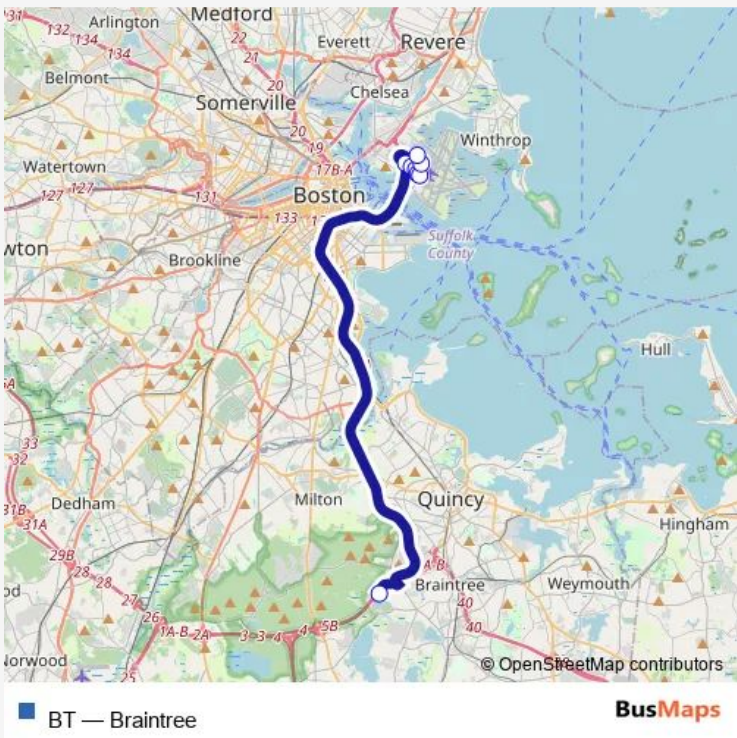

[Go to website](#)

Direction
 Terminal A - Arrivals, LEX Pick Up — Braintree Logan Express
 7 stops
[Open route schedule](#)

- Terminal A - Arrivals, LEX Pick Up
- Now Entering Terminal B
- Terminal B - Arrivals Stop 1, LEX Pick Up
- Terminal B - Arrivals Stop 2, LEX Pick Up
- Terminal C - Arrivals, LEX Pick Up
- Terminal E - Arrivals, LEX Pick Up
- Braintree Logan Express

Route schedule
 Terminal A - Arrivals, LEX Pick Up — Braintree Logan Express

Monday	06:30-01:15 ⁺¹
Tuesday	06:30-01:15 ⁺¹
Wednesday	06:30-01:15 ⁺¹
Thursday	06:30-01:15 ⁺¹
Friday	06:30-01:15 ⁺¹
Saturday	06:30-01:15 ⁺¹
Sunday	06:30-01:15 ⁺¹

Route info
 Direction: Terminal A - Arrivals, LEX Pick Up
 Stops: 7
 Trip Duration: 0 hour 42 min

Direction

Braintree Logan Express — Terminal E – LEX Drop Off

8 stops

[Open route schedule](#)

Braintree Logan Express