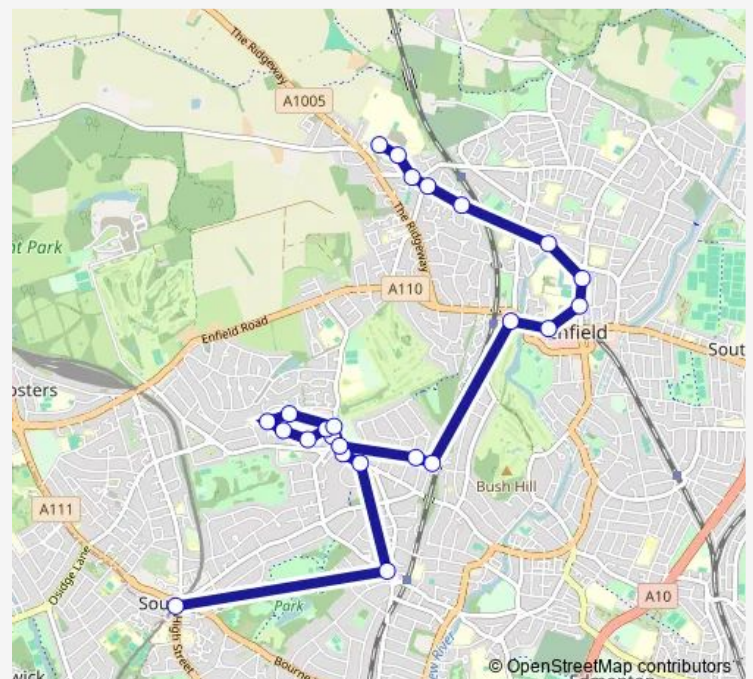

Highlands Avenue Sainsbury's

Rutherford Court

Blackwell Close

Highlands Village / Elizabeth Lodge

Pennington Drive

Highlands Avenue

Route schedule

Chase Farm Hospital / Main Entrance — Southgate

Monday 06:00-23:20

Tuesday 06:00-23:20

Wednesday 06:00-23:20

Thursday 06:00-23:20

Friday 06:00-23:20

Saturday 06:00-23:20

Sunday 06:50-23:20

Route info

Direction: Chase Farm Hospital / Main Entrance

Stops: 24

Trip Duration: 0 hour 39 min

■ W9 — Chase Farm Hospital - Holtwhites Hill - Enfield Town - Grange Park - Highlands Village - Winchmore Hill... **BusMaps**

Eversley Park Road

Winchmore Hill / The Green

The Bourne/Bournside Crescent

Southgate

Direction

Southgate — Chase Farm Hospital / Main Entrance

24 stops

[Open route schedule](#)