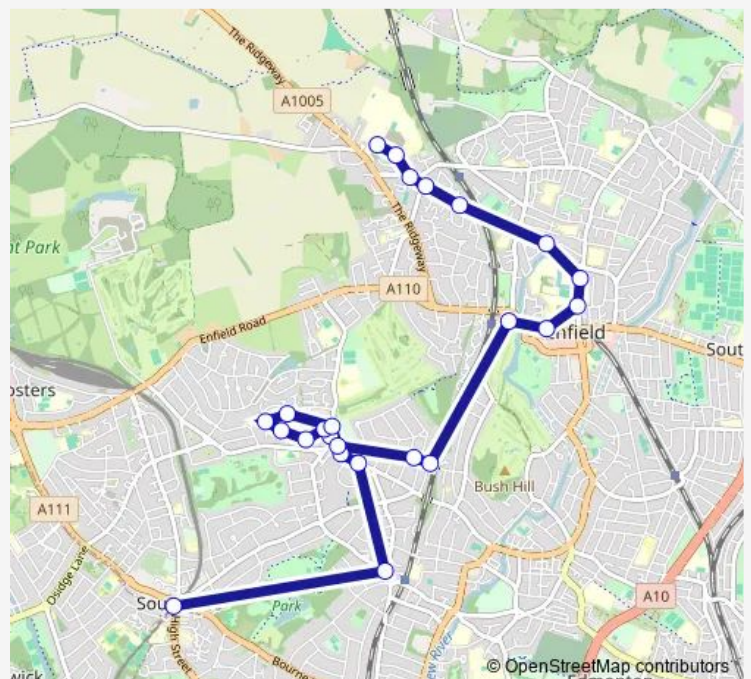

Highlands Avenue Sainsbury's

Rutherford Court

Blackwell Close

Highlands Village / Elizabeth Lodge

Pennington Drive

Highlands Avenue

Route schedule

Chase Farm Hospital / Main Entrance — Southgate

Monday 06:00-23:20

Tuesday 06:00-23:20

Wednesday 06:00-23:20

Thursday 06:00-23:20

Friday 06:00-23:20

Saturday 06:00-23:20

Sunday 06:50-23:20

Route info

Direction: Chase Farm Hospital / Main Entrance

Stops: 24

Trip Duration: 0 hour 39 min

W9 — Chase Farm Hospital - Holtwhites Hill - Enfield Town - Grange Park - Highlands Village - Winchmore Hill... **BusMaps**

Eversley Park Road

Winchmore Hill / The Green

The Bourne/Bournside Crescent

Southgate

Direction

Southgate — Chase Farm Hospital / Main Entrance

24 stops

[Open route schedule](#)