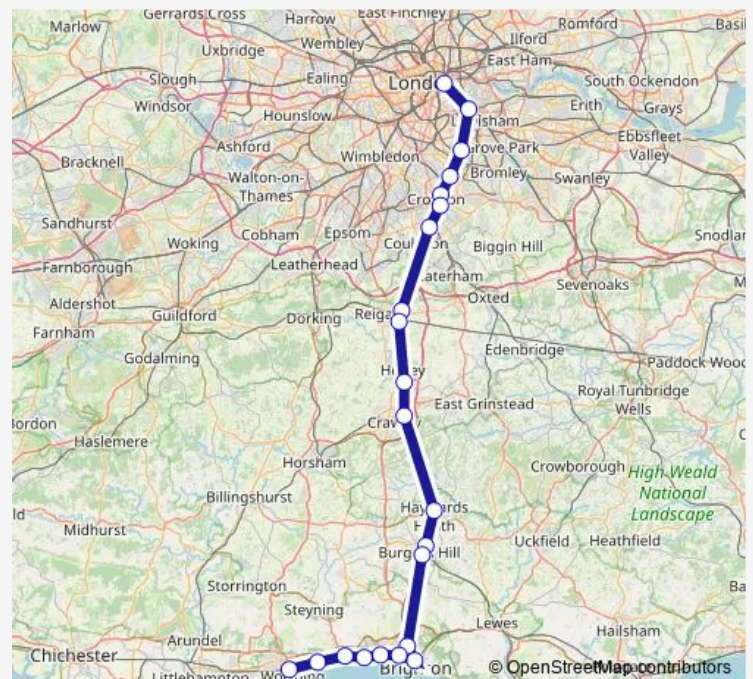

Southwick

Shoreham-by-Sea (Sussex)

Lancing

Route schedule

London Bridge — Worthing

Monday —

Tuesday —

Wednesday —

Thursday —

Friday —

Saturday 22:46-00:07⁺¹

Sunday 00:02-23:15

Route info

Direction: London Bridge

Stops: 22

Trip Duration: 1 hour 41 min

■ Sn:Lbg->Wrh — SN train service from LBG to Wrh

Direction

London Bridge — Worthing

21 stops

[Open route schedule](#)

London Bridge

New Cross Gate

Sydenham

Norwood Junction

East Croydon

Purley

Redhill

Earlswood (Surrey)

Gatwick Airport

Three Bridges

Haywards Heath