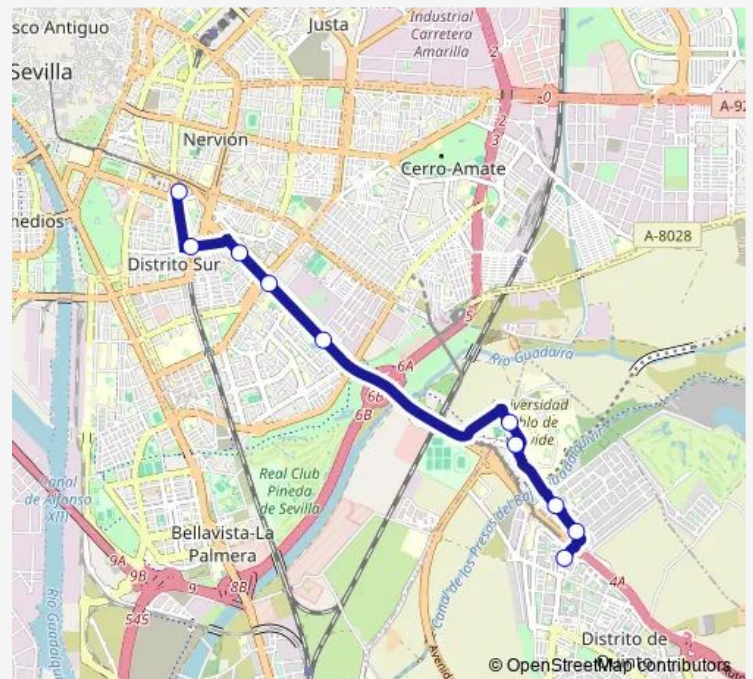

Bus 1300 M-130a Montequinto - Sevilla (Por Upo)

[Go to website](#)

Direction

Av Montequinto Frente Aavv — Viapol (San Bernardo)

10 stops

[Open route schedule](#)

Av Montequinto Frente Aavv

Residencial Palmera Real (I)

Route schedule

Av Montequinto Frente Aavv — Viapol (San Bernardo)

Monday 05:50-22:05

Tuesday 05:50-22:05

Wednesday 05:50-22:05

Thursday 05:50-22:05

Friday 05:50-22:05

Saturday 06:50-14:50

Sunday —

Route info

Direction: Av Montequinto Frente Aavv

Stops: 10

Trip Duration: 0 hour 20 min

1300 — M-130a Montequinto - Sevilla (Por Upo)

BusMaps

Direction

Saturday 07:15-14:45

Sunday —

Route info

Direction: Viapol (San Bernardo)

Stops: 22

Trip Duration: 0 hour 37 min

1300 Bus time schedules and route maps are available in an offline PDF at busmaps.com. Use the busmaps.com website to see live bus times, train schedule or subway schedule, and step-by-step directions for all public transit in Sevilla